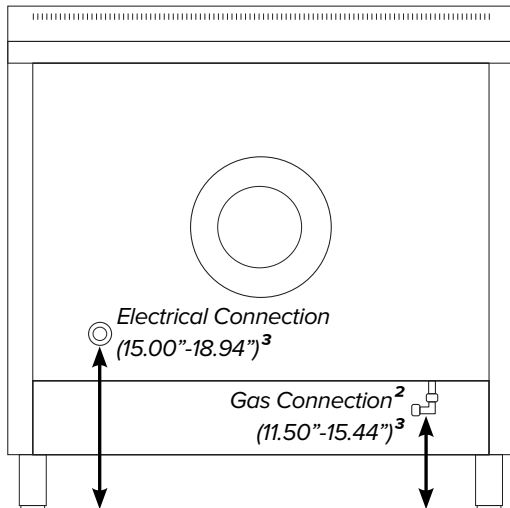

ILVE 36" Nostalgie Gas Range

Range Front (Oven Exterior)

Range Back

Range Side

¹Backsplash optional.

²Gas connection lies 1 1/2" from back of range.

³Height above floor.

ILVE 36" Nostalgie Gas Range