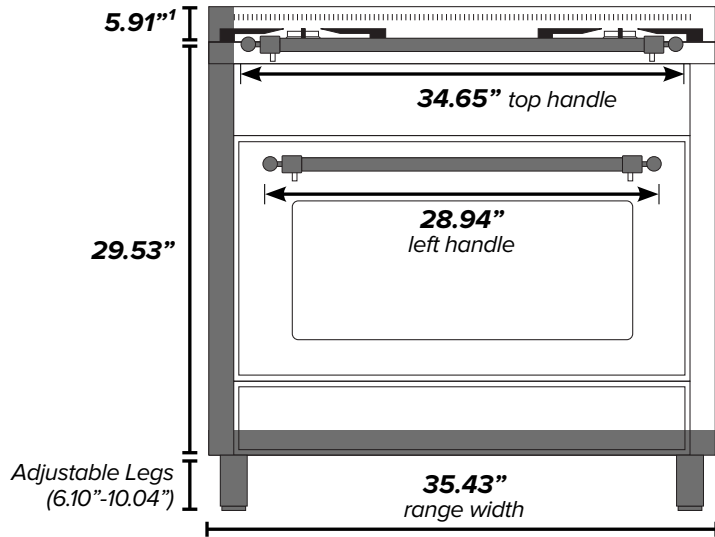

ILVE 36" Nostalgie Gas Range

Range Front (Oven Exterior)

Range Back

Range Side

¹Backsplash optional.

²Gas connection lies 1 1/2" from back of range.

³Height above floor.

ILVE 36" Nostalgie Gas Range