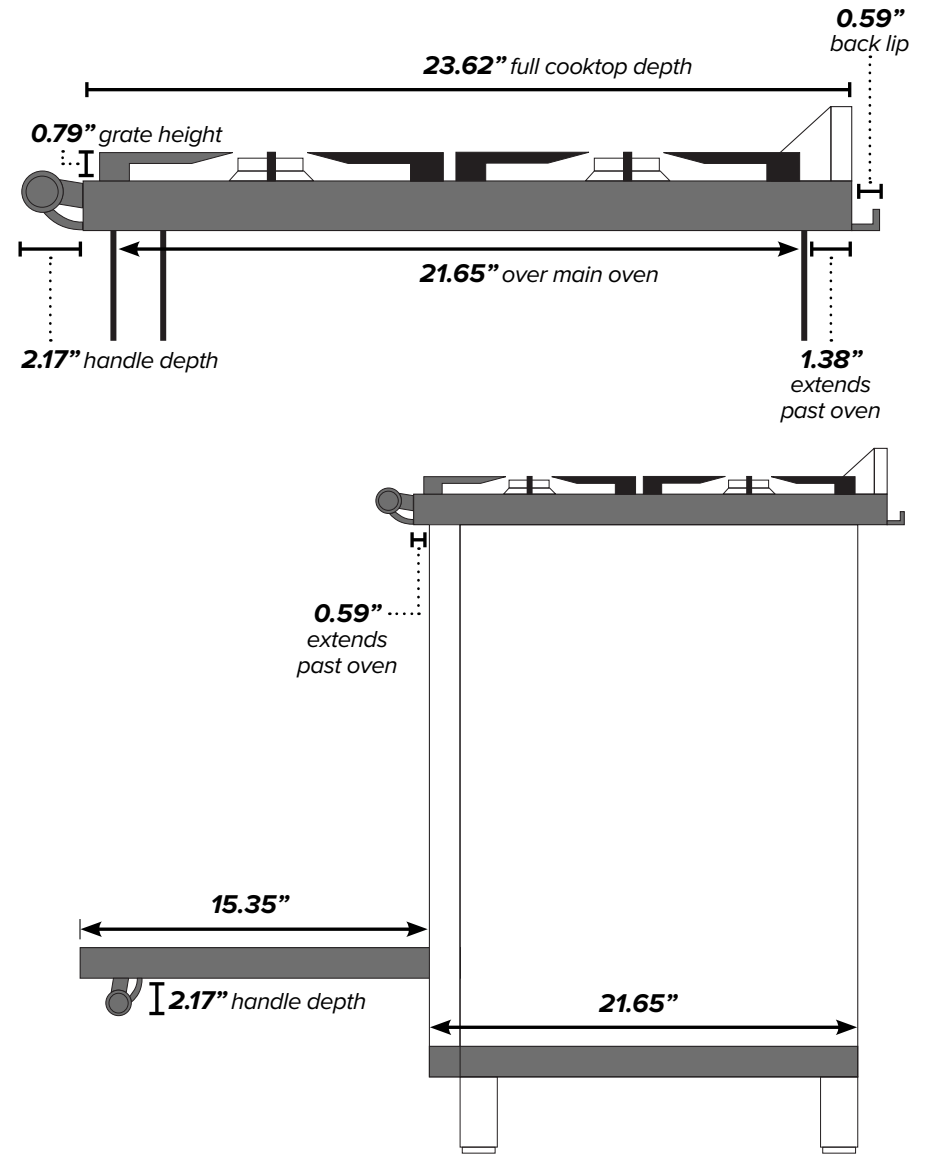

ILVE 36" Nostalgie Gas Range

Range Front (Oven Exterior)

Range Back

Range Side

¹Backsplash optional.

²Gas connection lies 1 1/2" from back of range.

³Height above floor.

ILVE 36" Nostalgie Gas Range