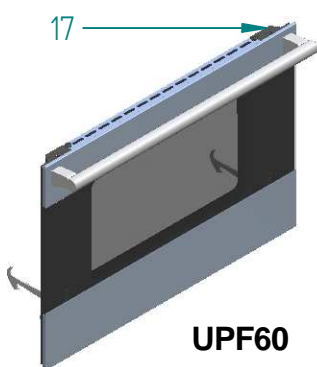

UPF60VG UPW60VG UPL60VG UPN60VG

12/02/2010

<i>dis.</i>	<i>cod.</i>	<i>descrizione</i>	<i>description</i>
1	A/602/02	VITE ZIGR FERMAV/FERMAGR LAT FORNO	KNURLED SCREW FOR HOLDING GLASS /SIDE GRILLS FO.
2	A/504/84/85	VETRO INTERNO PORTA 600 TR VETRO	INNER 60CM DOOR GLASS
3	S/120/10/08	FERMAVETRO PO 60 TR VET INOX USA	GLASS STOP
4	A/504/84/95	VETRO INTERM DBE PORTA 600 TR VETRO	MIDDLE 60CM DOOR GLASS
5	A/445/23	PROFILO GUIDA TRIPLO VETRO PORTA	PROFILE
6	S/022/28/14	CONTROPORTA FO 600/800 LAT DX NERO	RIGHT INSIDE DOOR FOR 60/80 OVEN
7	A/028/41	CERNIERA POR FO 90 2V+60 3V (FARINGOSI)	2 GL 90CM/3 GL 60CM OVEN DOOR HINGE
8	A/065/00	DISTANZIALE OT DIS 347 MANIGLIA PORTA	BRASS SPACER FOR HANDLE
9	G/505/11/08	VETRO+PO 60 3V OBLO' INOX	60CM OVEN DOOR GLASS/ST ST
10	G/505/00/08	VETRO PO 600T 3V FASCE INOX	600T DOOR GLASS /ST ST
10	G/505/00/10	VETRO PO 600T 3V FASCE MAT	600T DOOR GLASS / MATT
11	G/505/12/08	VETRO PO 600L 3V INOX	60CM OVEN DOOR GLASS/ST ST
12	A/116/33/08	MANIGLIONE D.25 I=540 L=566 INOX	HANDLE DIAM=25 I=540/ST ST
13	G/505/07/01	VETRO+PO P60N 3V BIANCO ANTICO	P60N DOOR GLASS TRIPLE GLASS/OLD WH
13	G/505/07/08	VETRO+PO P60N 3V INOX	P60N DOOR GLASS TRIPLE GLASS/ST ST
13	G/505/07/10	VETRO+PO P60N 3V MAT	P60N DOOR GLASS TRIPLE GLASS/MATT
13	G/505/07/52	VETRO+PO P60N 3V ROSSO BORG	P60N DOOR GLASS TRIPLE GLASS/BURGUN
13	G/505/07/54	VETRO+PO P60N 3V BLU NOTTE	P60N DOOR GLASS TRIPLE GLASS/BLUE
13	G/505/07/56	VETRO+PO P60N 3V VERDE SMER	P60N DOOR GLASS TRIPLE GLASS/GREEN
14	A/116/26/08	MAN/CORRIM CROMO MAJEST D=22 I=420	CHROME HANDLE MAJESTIC D=22 I=420
14	A/116/26/16	MAN/CORRIM OTTONE MAJEST D=22 I=420	BRASS HANDLE MAJESTIC D=22 I=420
15	A/402/13	MOLLA (CLIP FISSAGGIO) VETRO INTERMEDIO	SPRING
16	S/022/29/14	CONTROPORTA FO 600/800 LAT SX NERO	LEFT INSIDE DOOR FOR 60/80 OVEN
17	UG/775/08	PORTA COMPL 3V PF60 USA INOX	TRIPLE GLASS 60 CM DOOR / ST ST
17	UG/775/10	PORTA COMPL 3V PF60 USA MAT	TRIPLE GLASS 60 CM DOOR / MATT
18	UG/713/08	PORTA COMPL 3V PW60 OBLO' USA INOX	TRIPLE GLASS 60 CM DOOR / ST ST
19	UG/776/08	PORTA COMPL 3V PL60 USA INOX	TRIPLE GLASS UPL60 DOOR / ST ST
20	UG/777/01/08	PORTA COMPL 3V PN60 USA BI ANT-CRO	TRIPLE GLASS 60 CM DOOR / O WH-CH
20	UG/777/01/16	PORTA COMPL 3V PN60 USA BIAN AN-OTT	TRIPLE GLASS 60 CM DOOR / O WH-BR
20	UG/777/08/08	PORTA COMPL 3V PN60 USA INOX-CROMO	TRIPLE GLASS 60 CM DOOR / ST ST-CH
20	UG/777/10/08	PORTA COMPL 3V PN60 USA MAT-CROMO	TRIPLE GLASS 60 CM DOOR / MATT-CH
20	UG/777/10/16	PORTA COMPL 3V PN60 USA MAT-OTT	TRIPLE GLASS 60 CM DOOR / MATT-BR
20	UG/777/52/08	PORTA COMPL 3V PN60 USA ROSSO BO-CR	TRIPLE GLASS 60 CM DOOR / BURG-CH
20	UG/777/52/16	PORTA COMPL 3V PN60 USA RO BOR-OTT	TRIPLE GLASS 60 CM DOOR / BURG-BR
20	UG/777/54/08	PORTA COMPL 3V PN60 USA BLI N-CRO	TRIPLE GLASS 60 CM DOOR / M BLUE-CH
20	UG/777/54/16	PORTA COMPL 3V PN60 USA BLI N-OTT	TRIPLE GLASS 60 CM DOOR / M BLUE-BR
20	UG/777/56/08	PORTA COMPL 3V PN60 USA VERDE SM-CR	TRIPLE GLASS 60 CM DOOR / EM GR-CH
20	UG/777/56/16	PORTA COMPL 3V PN60 USA VERDE S-OTT	TRIPLE GLASS 60 CM DOOR / EM GR-BR

%Titolo