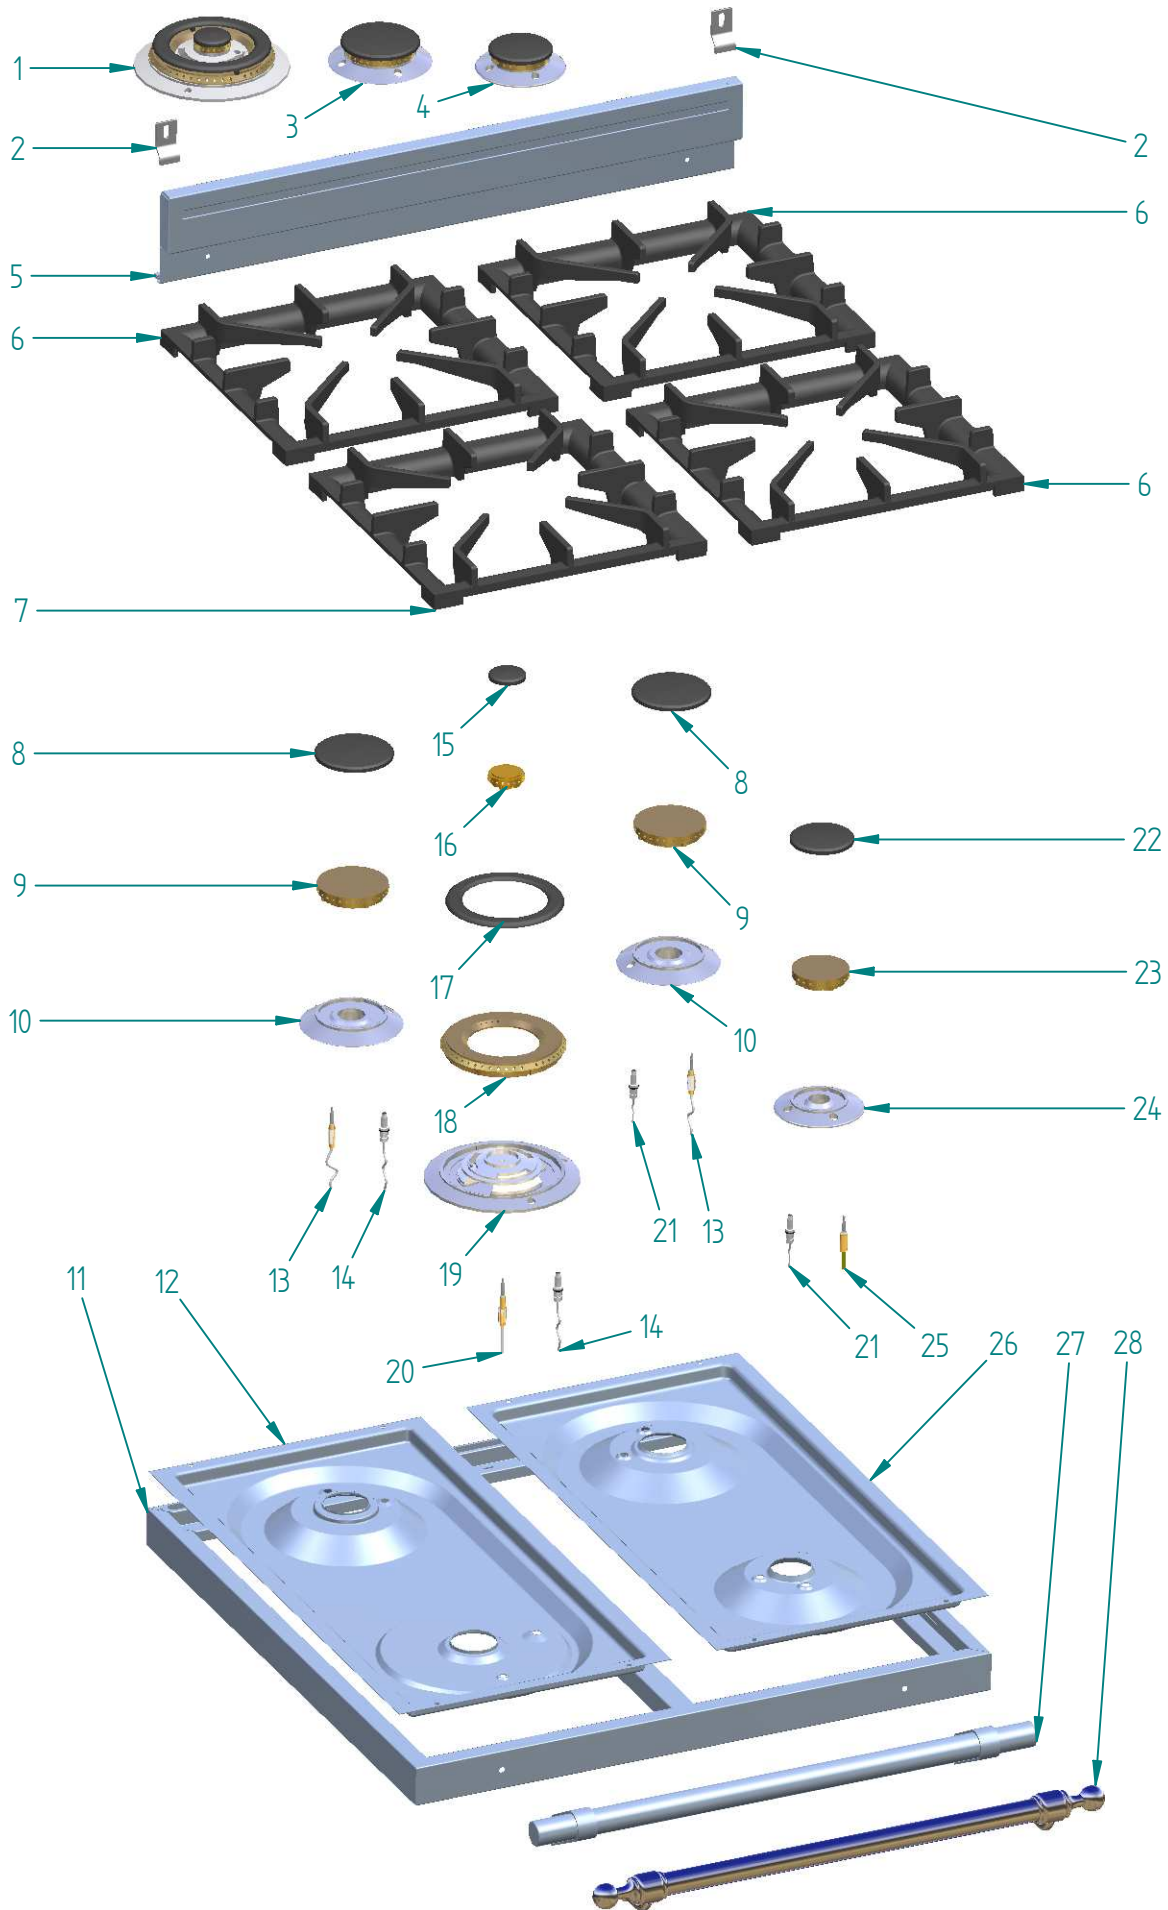

%Titolo

<i>dis.</i>	<i>cod.</i>	<i>descrizione</i>	<i>description</i>
1	KBR014	KIT BRUC TRIPLA CORONA 1 VIA/DUAL	COMPLETE TR RING 1WAY/DUAL BURNER
2	S/232/45	SQUADRETTA FERMA CUCINA	BRACKET
3	KBR003	KIT BRUC RAP PIANO/CUC PROF 2 FORI	COMPLETE RAPID BURNER (2 HOLES)
4	KBR004	KIT BRUC SEM RAP PIA/CUC PRO 2 FORI	COMPLETE SMALL RAPID BURN (2 HOLES)
5	S/002/31	ALZATINA CUCINA USA P60 INOX	SPLASHBACK FOR UP60 / ST.ST.
6	A/092/78/10	GRIGLIA PROFESS 60 FORO 80 285X280 VETR	PROFESSIONAL GRILL HOB/COOK. 60 CM (1 HOLE 80 MM)
7	A/092/80/10	GRIGLIA PROFESS 60 FORO 120 285X280VETR	PROFESSIONAL GRILL HOB/COOK. 60 CM (1 HOLE 120 MM)
8	A/048/02/10	COPRISPART GRANDE (S2) RAF MAT 3F	LARGE FLAME DIFFUSER COVER
9	A/478/12/90	SPARTIFIAMMA GRANDE	NEW LARGE FLAME DIFFUSER
10	A/488/11/91	TAZZINA P C GRANDE (2 FORI)	HOB COOKER LARGE CUP+IGN+S.V. HOLES
11	S/239/17/08	TELAIO PIANO CUC USA P60 INOX	FRAME FOR UP60
12	S/216/13/08	RACCOGLIGOCCE P60-P665 1F+TC INOX	DRIP CATCHER 1 RING + DOUBLE RING P60-P665-PD90B
13	A/490/17	TERMOCOPPIA FLEX 70CM M8X1	THERMOCOUPLE 70
14	A/018/04	CANDELA ACC.(CAVO=MM600 H=MM28)	IGNITION PLUG MM 600
15	A/048/07/10	COPRISPART TC AUX RAF MAT 3F	TRIPLE RING BURNER SMALL COVER
16	A/478/17	SPARTIFIAMMA TC AUSILIARIO +INDEX	TR RING SMALL FLAME DIVIDER (INDEX)
17	A/048/09/10	COPRISPART TC GR 1V/DUAL RAF MAT 3F	TRIPLE RING FLAME DIVIDER COVER
18	A/478/19	SPARTIFIAMMA TC GRANDE 1 V/DUAL	DUAL TRIPLE RING BIG FLAME DIVIDER
19	A/488/23	TAZZINA TC (2 FORI)	TRIPLER RING CUP+IGN+S.V. HOLES
20	A/490/19	TERMOCOPPIA TC 45CM M8X1 BIFIL	THERMOCOUPLE 45
21	A/018/02	CANDELA ACC.(CAVO=MM400 H=MM28)	IGNITION PLUG MM 400
22	A/048/06/10	COPRISPART PICCOLO (S1) RAF MAT 3F	SMALL FLAME DIFFUSER COVER
23	A/478/12/92	SPARTIFIAMMA PICCOLO	NEW SMALL FLAME DIFFUSER
24	A/488/11/93	TAZZINA P C PICCOLA (2 FORI)	HOB COOKER SMALL CUP+IGN+S.V. HOLES
25	A/490/03	TERMOCOPPIA FLEX 45CM M8X1	THERMOCOUPLE 45
26	S/216/12/08	RACCOGLIGOCCE P60-P665 2F INOX	DRIP CATCHER 2 RINGS P60 P665 PD90B
27	A/049/15/08	CORRIMANO TECH-UL D25 I420 L520 INO	HAND RAIL
28	A/116/26/08	MAN/CORRIM CROMO MAJEST D=22 I=420	CHROME HANDLE MAJESTIC D=22 I=420
28	A/116/26/16	MAN/CORRIM OTTONE MAJEST D=22 I=420	BRASS HANDLE MAJESTIC D=22 I=420