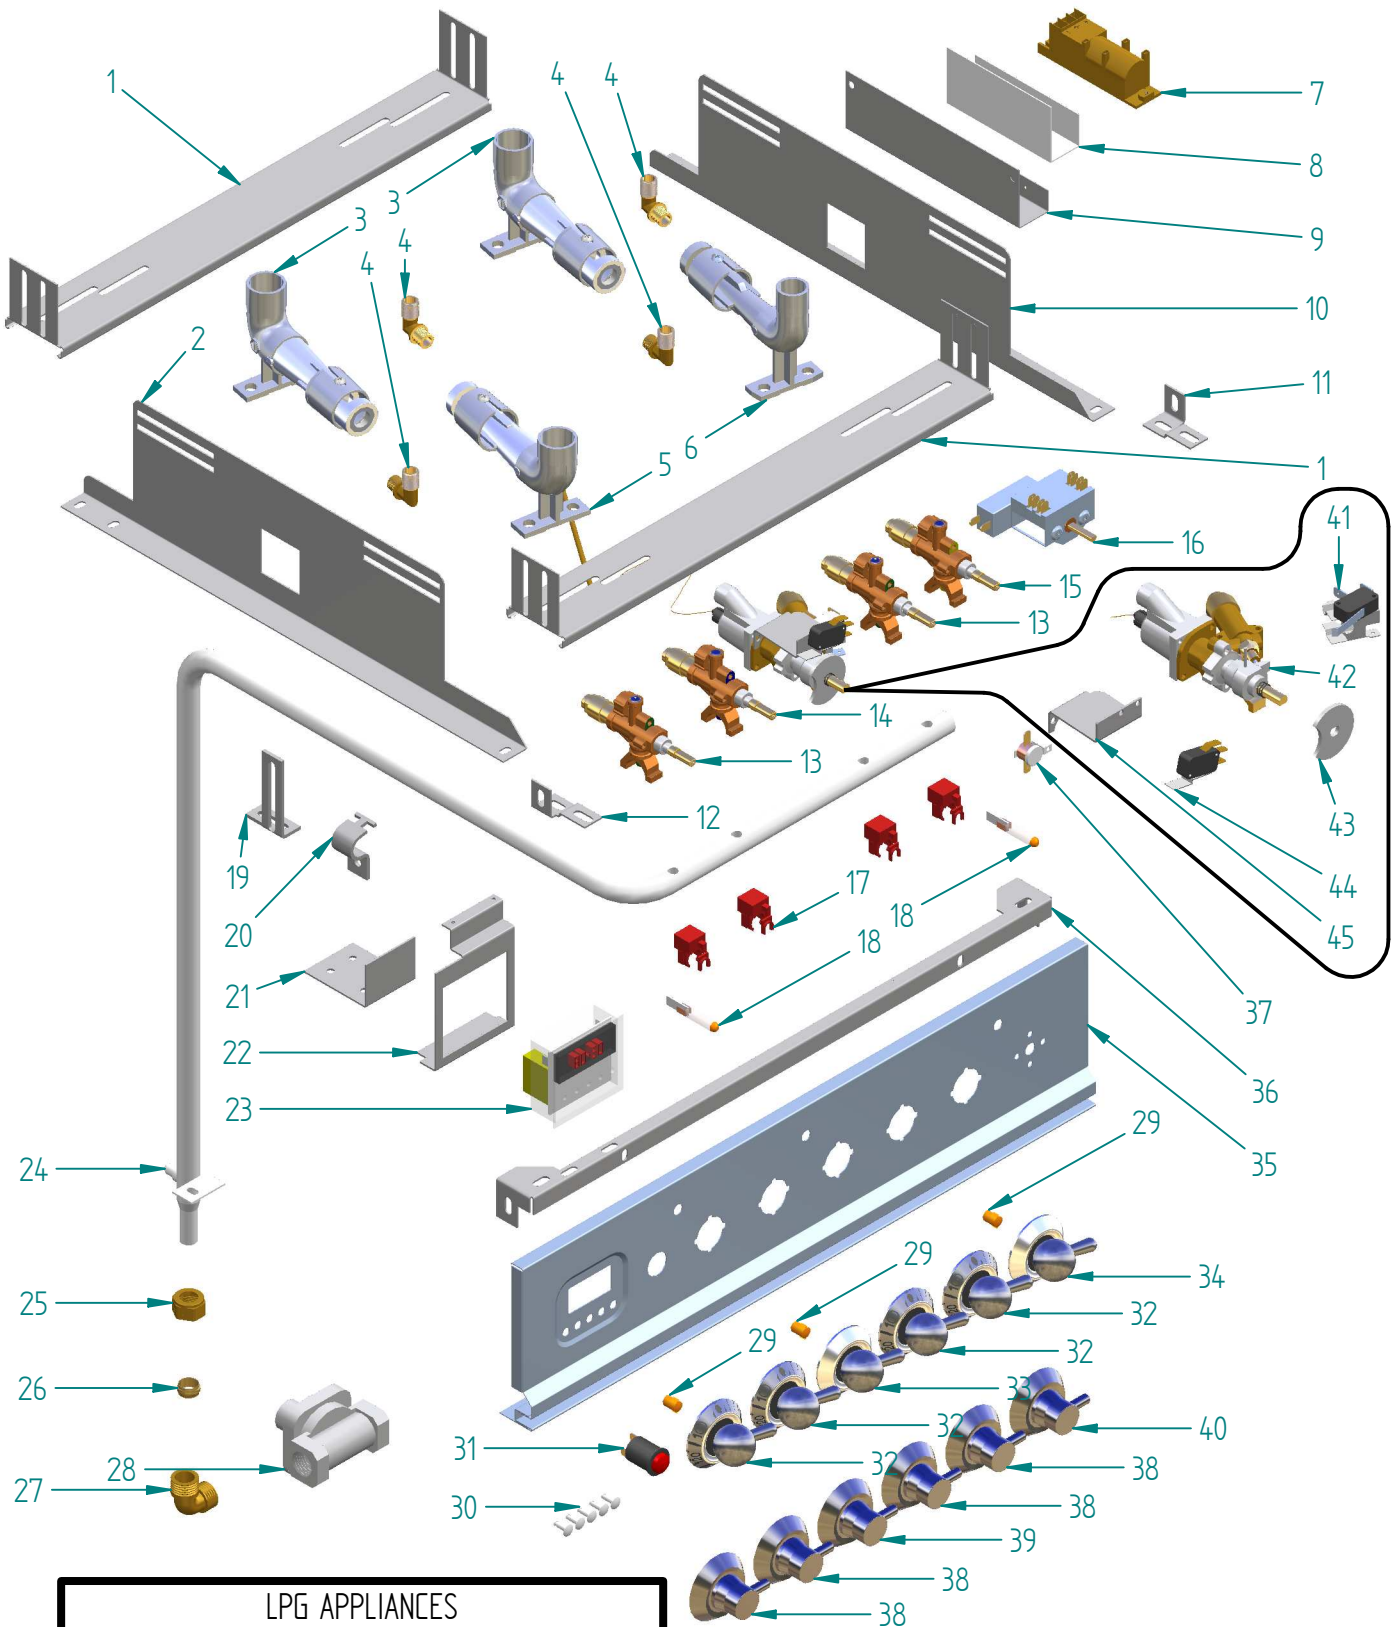

LPG APPLIANCES			
DRAW	VALVE	BY PASS SCREW	
15	A/466/57	A/600/77	SR
13	A/466/43	A/600/78	R-SR
14	A/466/45	A/600/80	TC
42	A/492/10/86	A/600/81	VG