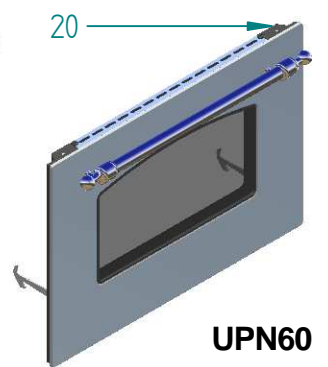

UPF60VG UPW60VG UPL60VG UPN60VG

12/02/2010

<i>dis.</i>	<i>cod.</i>	<i>descrizione</i>	<i>description</i>
1	A/602/02	VITE ZIGR FERMAV/FERMAGR LAT FORNO	KNURLED SCREW FOR HOLDING GLASS /SIDE GRILLS FO.
2	A/504/84/85	VETRO INTERNO PORTA 600 TR VETRO	INNER 60CM DOOR GLASS
3	S/120/10/08	FERMAVETRO PO 60 TR VET INOX USA	GLASS STOP
4	A/504/84/95	VETRO INTERM DBE PORTA 600 TR VETRO	MIDDLE 60CM DOOR GLASS
5	A/445/23	PROFILO GUIDA TRIPLO VETRO PORTA	PROFILE
6	S/022/28/14	CONTROPORTA FO 600/800 LAT DX NERO	RIGHT INSIDE DOOR FOR 60/80 OVEN
7	A/028/41	CERNIERA POR FO 90 2V+60 3V (FARINGOSI)	2 GL 90CM/3 GL 60CM OVEN DOOR HINGE
8	A/065/00	DISTANZIALE OT DIS 347 MANIGLIA PORTA	BRASS SPACER FOR HANDLE
9	G/505/11/08	VETRO+PO 60 3V OBLO' INOX	60CM OVEN DOOR GLASS/ST ST
10	G/505/00/08	VETRO PO 600T 3V FASCE INOX	600T DOOR GLASS /ST ST
10	G/505/00/10	VETRO PO 600T 3V FASCE MAT	600T DOOR GLASS / MATT
11	G/505/12/08	VETRO PO 600L 3V INOX	60CM OVEN DOOR GLASS/ST ST
12	A/116/33/08	MANIGLIONE D.25 I=540 L=566 INOX	HANDLE DIAM=25 I=540/ST ST
13	G/505/07/01	VETRO+PO P60N 3V BIANCO ANTICO	P60N DOOR GLASS TRIPLE GLASS/OLD WH
13	G/505/07/08	VETRO+PO P60N 3V INOX	P60N DOOR GLASS TRIPLE GLASS/ST ST
13	G/505/07/10	VETRO+PO P60N 3V MAT	P60N DOOR GLASS TRIPLE GLASS/MATT
13	G/505/07/52	VETRO+PO P60N 3V ROSSO BORG	P60N DOOR GLASS TRIPLE GLASS/BURGUN
13	G/505/07/54	VETRO+PO P60N 3V BLU NOTTE	P60N DOOR GLASS TRIPLE GLASS/BLUE
13	G/505/07/56	VETRO+PO P60N 3V VERDE SMER	P60N DOOR GLASS TRIPLE GLASS/GREEN
14	A/116/26/08	MAN/CORRIM CROMO MAJEST D=22 I=420	CHROME HANDLE MAJESTIC D=22 I=420
14	A/116/26/16	MAN/CORRIM OTTONE MAJEST D=22 I=420	BRASS HANDLE MAJESTIC D=22 I=420
15	A/402/13	MOLLA (CLIP FISSAGGIO) VETRO INTERMEDIO	SPRING
16	S/022/29/14	CONTROPORTA FO 600/800 LAT SX NERO	LEFT INSIDE DOOR FOR 60/80 OVEN
17	UG/775/08	PORTA COMPL 3V PF60 USA INOX	TRIPLE GLASS 60 CM DOOR / ST ST
17	UG/775/10	PORTA COMPL 3V PF60 USA MAT	TRIPLE GLASS 60 CM DOOR / MATT
18	UG/713/08	PORTA COMPL 3V PW60 OBLO' USA INOX	TRIPLE GLASS 60 CM DOOR / ST ST
19	UG/776/08	PORTA COMPL 3V PL60 USA INOX	TRIPLE GLASS UPL60 DOOR / ST ST
20	UG/777/01/08	PORTA COMPL 3V PN60 USA BI ANT-CRO	TRIPLE GLASS 60 CM DOOR / O WH-CH
20	UG/777/01/16	PORTA COMPL 3V PN60 USA BIAN AN-OTT	TRIPLE GLASS 60 CM DOOR / O WH-BR
20	UG/777/08/08	PORTA COMPL 3V PN60 USA INOX-CROMO	TRIPLE GLASS 60 CM DOOR / ST ST-CH
20	UG/777/10/08	PORTA COMPL 3V PN60 USA MAT-CROMO	TRIPLE GLASS 60 CM DOOR / MATT-CH
20	UG/777/10/16	PORTA COMPL 3V PN60 USA MAT-OTT	TRIPLE GLASS 60 CM DOOR / MATT-BR
20	UG/777/52/08	PORTA COMPL 3V PN60 USA ROSSO BO-CR	TRIPLE GLASS 60 CM DOOR / BURG-CH
20	UG/777/52/16	PORTA COMPL 3V PN60 USA RO BOR-OTT	TRIPLE GLASS 60 CM DOOR / BURG-BR
20	UG/777/54/08	PORTA COMPL 3V PN60 USA BLI N-CRO	TRIPLE GLASS 60 CM DOOR / M BLUE-CH
20	UG/777/54/16	PORTA COMPL 3V PN60 USA BLI N-OTT	TRIPLE GLASS 60 CM DOOR / M BLUE-BR
20	UG/777/56/08	PORTA COMPL 3V PN60 USA VERDE SM-CR	TRIPLE GLASS 60 CM DOOR / EM GR-CH
20	UG/777/56/16	PORTA COMPL 3V PN60 USA VERDE S-OTT	TRIPLE GLASS 60 CM DOOR / EM GR-BR

%Titolo