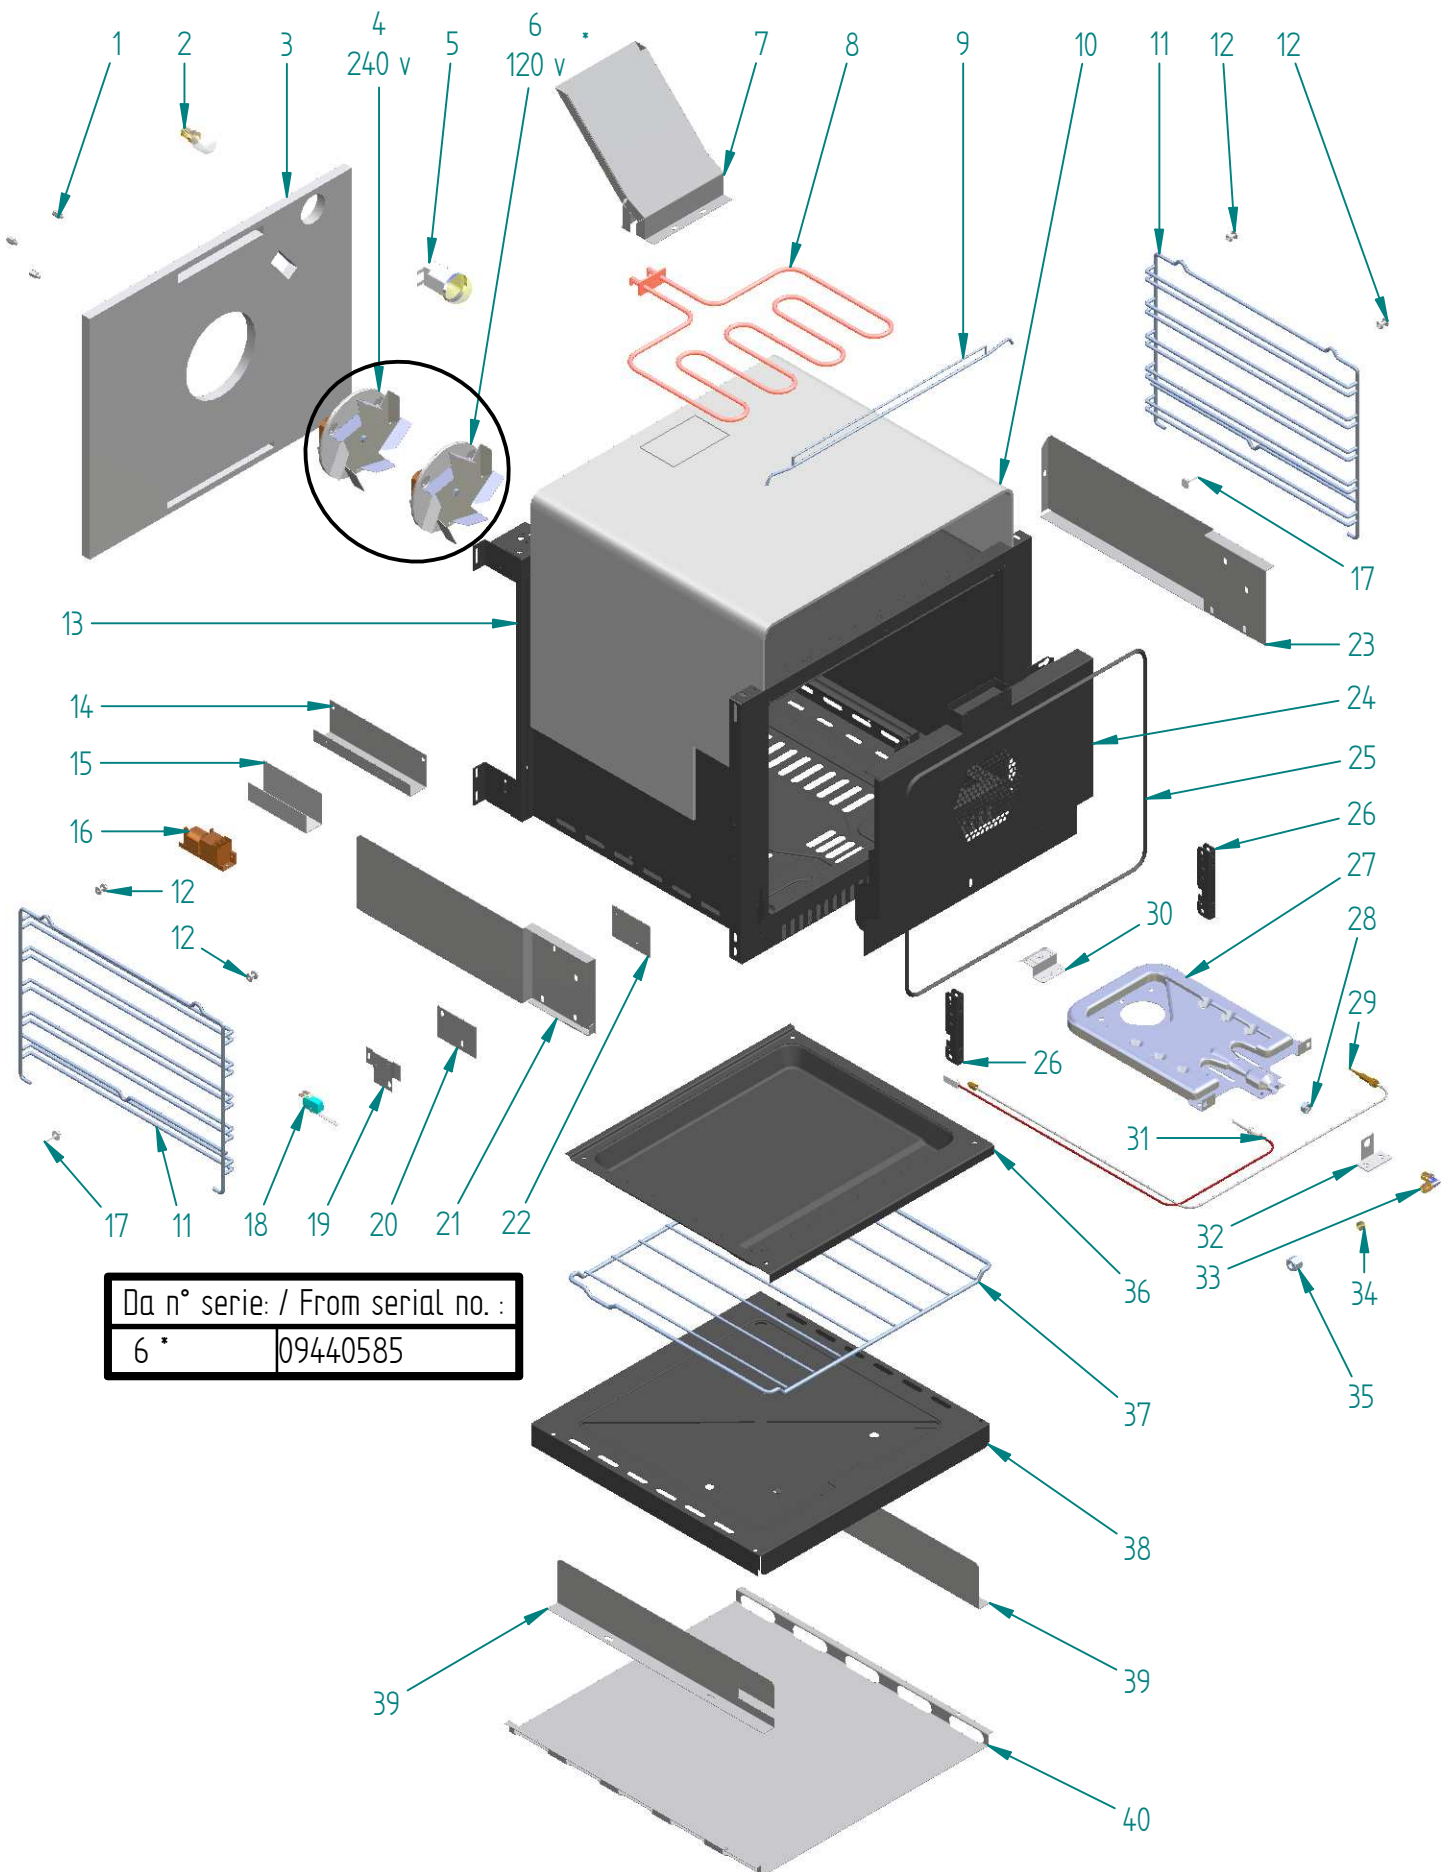

UPF60VG UPW60VG UPL60VG UPN60VG

12/02/2010

<i>dis.</i>	<i>cod.</i>	<i>descrizione</i>	<i>description</i>
1	A/602/05	VITE FISS MOTORE RADIALE	SCREEW
2	A/106/00	LAMPADA FORNO 110V	OVEN LIGHT 110V
3	A/108/20	LANA DI VETRO SCHIENA FORNO 60 MULTAGU 80/20	FIBERGLASS OVEN BACK 60 MULTIFUNCTION
4	G/406/00	MOTOVENTILATORE COMPL 240V 60HZ UL	COMPLETE FAN 230V
5	A/436/02	PORTAL+LAMPADA 110V	OVEN LAMP HOLDER
6	G/406/23	MOTOVENTILATORE COMPL 120V 60HZ UL	COMPLETE FAN 120V
7	S/008/22	CAMINETTO CUCINA PROFESSIONAL 60CM.+PD90 GAS	60CM. PROFESSIONAL COOKER FLUE
8	A/458/46	RESIST 1600W 230V GRILL 600 NIP VDE UL	GRILL RESISTANCE W1600 V230
9	A/438/00	SUPPORTO RESIST SUP 600	RESISTANCE SUPPORT 600
10	A/108/08	LANA DI VETRO MANTELLO 600 1 ALL+AGU 60/17	FIBERGLASS MANTLE 600
11	A/092/43	GRIGLIA LAT FORNO MUFF CHIUSA 5 COR	OVEN SIDE GRILL
12	A/482/12	SUPPORTO GRIGLIA LAT. (FORNO)	GRILL SIDE SUPPORT (OVEN)
13	S/162/33/14	MUFFOLA 60 GAS VENT RIB SMALT NERO	60 CM OVEN MUFFLE
14	S/236/77	SUPPORTO TRASF ACC CUC PROFESSIONAL	EL. IGN. TRANSFORMER HOLDER FOR PROFESSIONAL COOKER
15	A/024/06	CARTONCINO ISOL NOMEX TRASF 4FUOCHI	NOMEX INSULATING CARD IGNITION TRANSFORMER
16	A/494/29	TRASFORMATORE ACC EL 2 FUOCHI UL	2 WAYS IGN TRANSFORMER
17	A/602/03	VITE ZIGR FERMAGR LAT MUFF CHIUSA	KNURLED SCREW SIDE GRILLS STOPPING
18	A/401/04	MICROINT SICUREZZA PORTA FORNO	SAFETY MICROSWITCH GAS OVEN DOOR
19	S/232/27	SQUADRETTA PORTA MICRO SIC PORTA FO	CLAMP
20	S/231/05	SPESSORE MICRO SIC PORTA FORNO	
21	S/108/03	FERMA LANA DI VETRO SX 2002 APP MIC	FIBER GLASS STOP
22	S/190/06	PIASTRINA FERMA SQUADRETTA SUPPORTOMICRO SICUREZZA FORNI GA	
23	S/108/08	FERMA LANA DI VETRO DX 2002	FIBER GLASS STOP
24	S/038/02	COPRIVENTOLA 600 VG SMALT NERO	FAN COVER 600 GV
25	A/094/69	GUARN MUFF MATR 09154/A 600 CHIUSA	GASKET FOR 600 OVEN
26	A/468/04	RULLINO+PORTARULL CERN TN (FARING)	RULLER
27	A/014/06	BRUCIATORE FORNO 900	OVEN BURNER
28	A/062/32	DADO DIS 247 FISSAGGIO BRUC FORNO	NUT DWG. 247 FIX OVEN BURNER
29	A/490/16	TERMOCOPPIA 180 CM FO VENT GAS	THERMOCOUPLE
30	A/482/28	SUPP BRUC FORNO VG H=17,5 2359481	OVEN BURNER HOLDER
31	A/018/22	CANDELA BRUC FORNO CAVO=MM1750	GAS OVEN PLUG m/m 1400
32	S/236/14	SUPPORTO PORTAINIETTORE FORNI VG	INJECTOR HOLDER SUPPORT
33	A/434/02	PORTAINIETT A GOMITO BRUC FORNO	INJECTOR HOLDER OVEN BURNER
34	A/004/00	BICONO FORNI 10 MM	OVEN NUT 10 mm
35	A/062/28	DADO BICONO 10 MM	NUT 10 mm
36	S/146/00	LECCARDA 60 NERO	ENAMELLED DRIPPING PAN 60
37	A/092/36	GRIGLIA FORNO 60	60 CM OVEN GRILL
38	S/230/12	SOTTOFORNO 60 VG NERO	OVEN BOTTOM FOR 600GV
39	S/091/18	DEFLETTORE FONDO MUFF 60 VG USA	DEFLECTOR
40	S/228/07	SOTTOFONDO 600 VG USA	GAS OVEN BOTTOM 600 UL