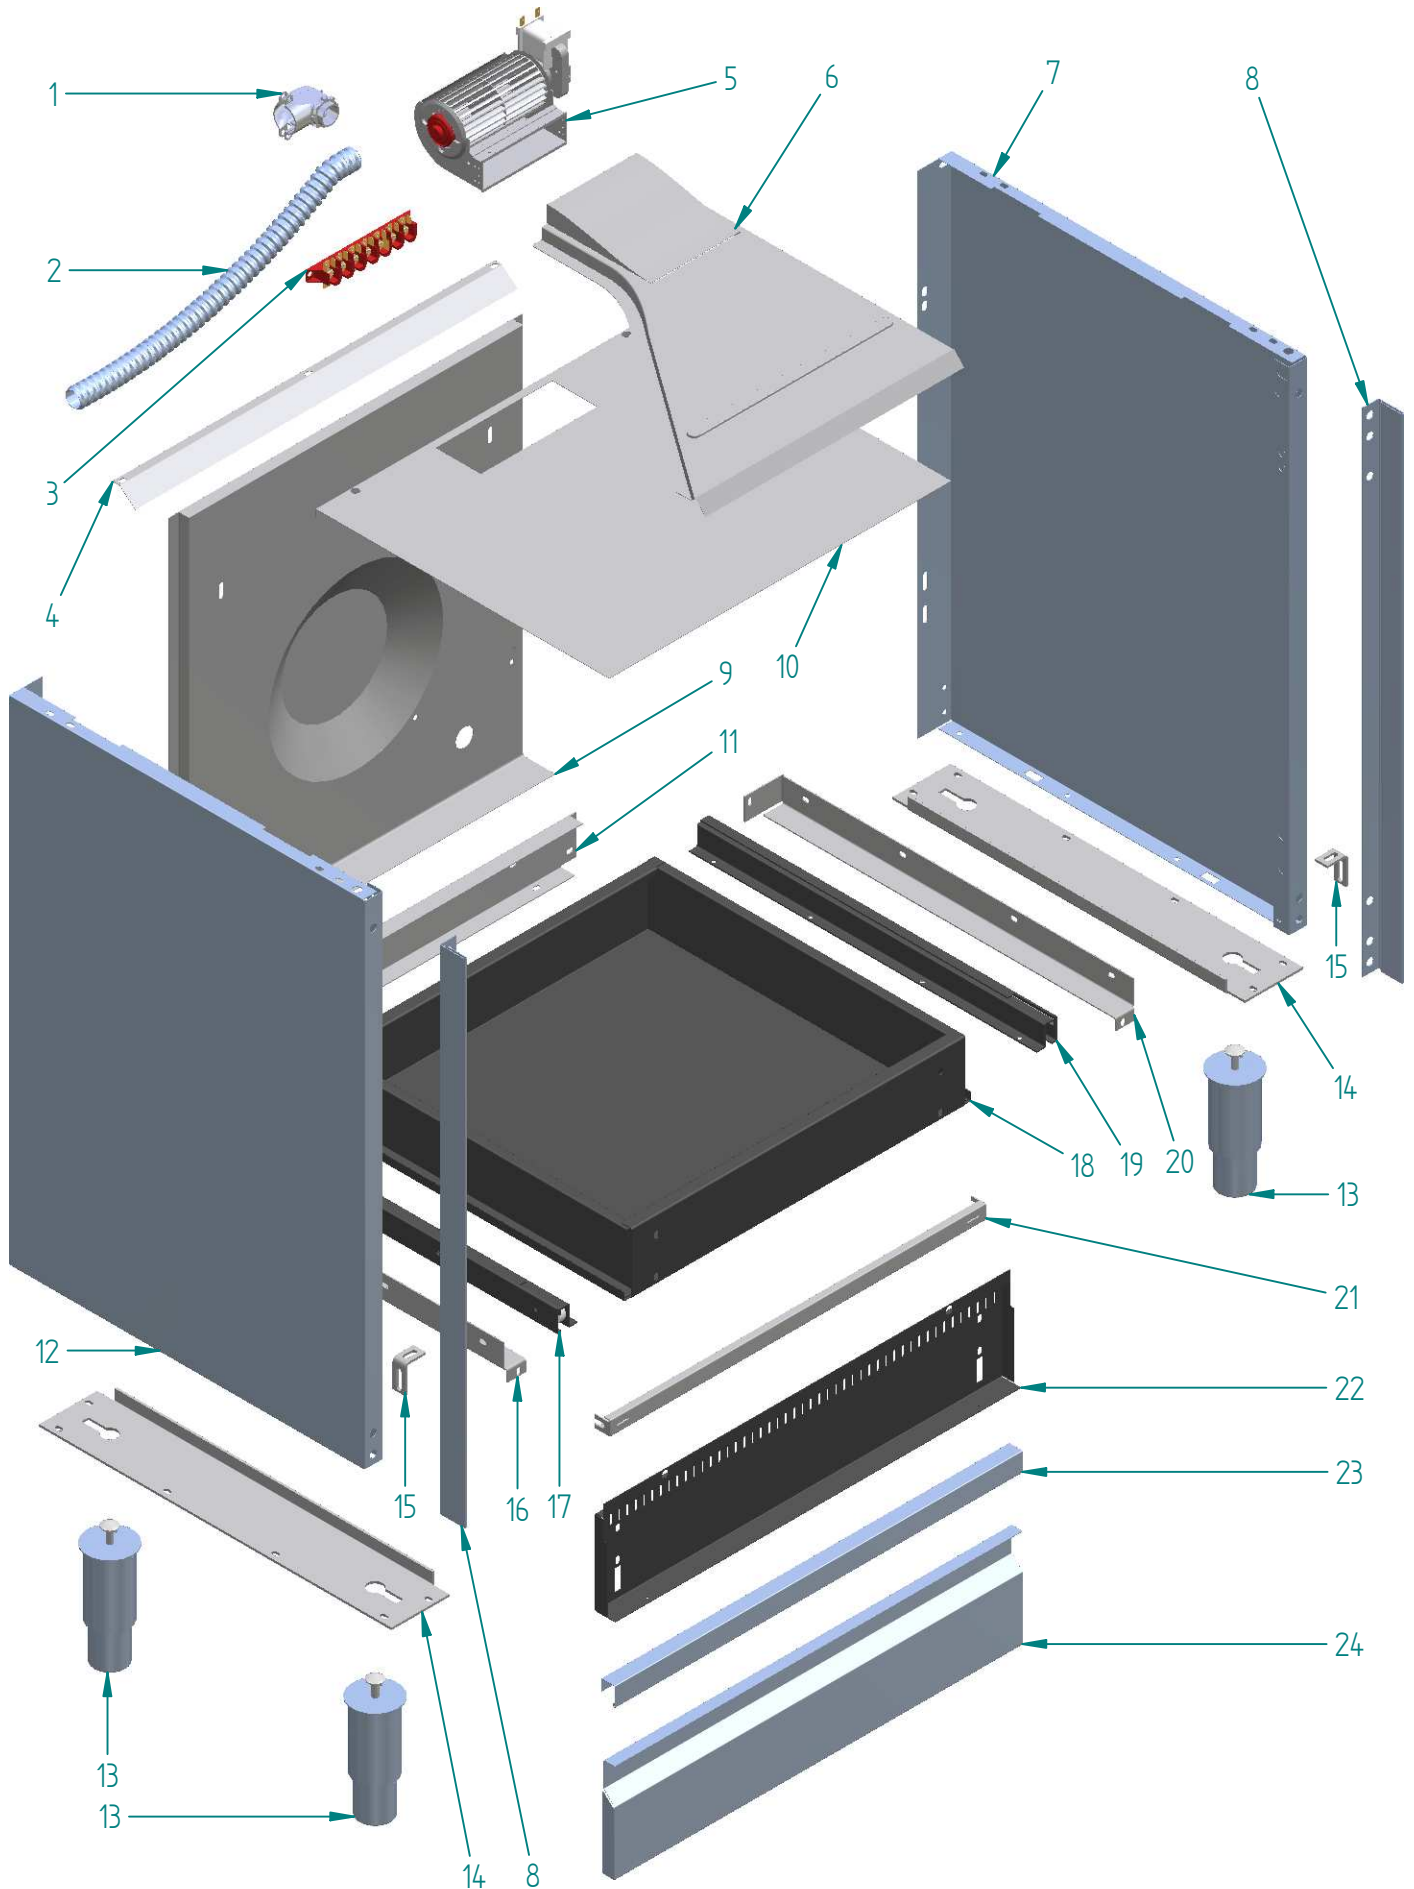

%{Titolo

LPG APPLIANCES			
DRAW	VALVE	BY PASS SCREW	
15	A/466/57	A/600/77	SR
13	A/466/43	A/600/78	R-SR
14	A/466/45	A/600/80	TC
42	A/492/10/86	A/600/81	VG

<i>dis.</i>	<i>cod.</i>	<i>descrizione</i>	<i>description</i>
1	S/149/07	LISTELLO PORTABR P60	BURNERS HOLDER FOR P60
2	S/128/90	LATERALE PORTABR CUC PROFESS SX	LEFT SIDE BURNER HOLDER
3	A/014/12/90	BRUCIATORE PIPA GRANDE (H=94)	BIG BURNER (H=94)
4	A/434/04	PORTAINIETT A GOMITO GRILL/FUOCHI	INJECTOR HOLDER GRILL/COOKTOP
5	A/014/12/92	BRUCIATORE PIPA GRANDE (H=80) TC PROFESSIONAL	BIG BURNER (H=80MM)
6	A/014/12/91	BRUCIATORE PIPA PICCOLO (H=94)	SMALL BURNER (H=94)
7	A/494/28	TRASFORMATORE ACC EL 4 FUOCHI UL	4 WAYS IGN TRANSFORMER
8	A/024/06	CARTONCINO ISOL NOMEMX TRASF 4FUOCHI	NOMEMX INSULATING CARD IGNITION TRANSFORMER
9	S/236/77	SUPPORTO TRASF ACC CUC PROFESSIONAL	EL. IGN. TRANSFORMER HOLDER FOR PROFESSIONAL COOKER
10	S/128/91	LATERALE PORTABR CUC PROFESS DX	RIGHT SIDE BURNER HOLDER
11	S/232/61	SQUADRETTA F CRU DX CUC 60/80/PD CH	CLAMP
12	S/232/62	SQUADRETTA F CRU SX CUC 60/80/PD CH	CLAMP
13	A/466/43	RUB ALLOG MICRO CUC VALV (40)R-SR	VALVE + S.V.
14	A/466/45	RUB ALLOG MICRO CUC VALV (64)TC	VALVE + S.V.
15	A/466/57	RUB ALLOG MICRO CUC VALV (32) SR	VALVE + S.V.
16	A/492/01	TERM/COMM FORNO GAS-GRILL ELETTR L.IV48221708	THERM/SWITCH EL GRILL ON GAS OVEN
17	A/401/14	MICROINT ACC RUB SABAF CUC	IGNITION SWITCH
18	A/106/26	LAMPADA SPIA D.10 FAST 230 UL	PILOT LIGHT
19	S/232/63	SQUADRETTA FERMAR CU/FO 30/10 ZN CHMUFF CH	SMALL STOP RAMP CLAMP FOR OVENS AND COOKERS
20	S/004/02	BRIGLIA RAMPA FORNO ELZN	OVEN RAMP CLAMP
21	S/232/33	SQUADRETTA BLOCC PR/CON CUC MUF RIB	BRACKET
22	S/236/63	SUPPORTO PROGR EL145 (5 TASTI) CUC	PROGRAMMER HOLDER (EL145) FOR COOKER
23	A/446/42	PROGR EL145 5T BIPO UL 50/60HZ 230V	ELETTRONIC PROGRAMMER EL145
24	A/454/39	RAMPA CUCINA 4 FORI+1 (P60) DIS.461PRESA PRESSIONE	RAMP FOR P6640 WITH VALVE
25	A/062/20	DADO 1/2 D.14 RACCORDO PORTAGOMMA A/415/11 935002022	NUT HOSETAIL S.436/4
26	A/004/04	BICONO 14MM RACCORDO PORTAGOMMA S135 944000016	HOSE NUT
27	A/452/04	RACC CURVO PORTAG (SIRAL) 1/2" PO-04 D.14 OT 9360000070	HOSETAIL COUPLING (SIRAL)
28	A/437/00	STABILIZZATORE PRESSIONE CSA	PRESSURE GAS REGULATOR
29	A/080/11	GEMMA SPIA D.10 ARANCIO INCASTRO	ORANGE WARNING LIGHT FOR SWITCH
30	A/491/03	TASTO PROGR EL145/EL2000 METAL T1/2T=10 G=14,5	PROGRAMMER BUTTON / ST ST COLOUR
30	A/491/07	TASTO PROGR EL145/EL2000 ORO T1/2T=10 G=14,5	PROGRAMMER BUTTON / BRASS COLOUR
31	A/102/09	INTERRUTTORE (PULS) MOTOV RADIAL UL	MOTOR FAN SWITCH
32	G/340/10/08	MANOPOLA MAJ GAS CUCINA NERO-CRO	GAS KNOB FOR MAJ COOKER / CHROME
32	G/340/10/14	MANOPOLA MAJ GAS CUCINA NERO-OTTONE	GAS KNOB FOR MAJ COOKER / BRASS
33	G/371/10/08	MANOPOLA MAJ TERM GAS °F 1 VIA CRO	GAS THERM KNOB MAJ COOKER / CHROME
33	G/371/10/14	MANOPOLA MAJ TERM GAS °F 1 VIA OTT	GAS THERM KNOB MAJ COOKER / BRASS
34	G/362/10/08	MANOPOLA MAJ TERM/COMM CROMO	THERM/COMM KNOB MAJ COOKER / CHROME
34	G/362/10/14	MANOPOLA MAJ TERM/COMM NERO OTTONE	THERM/COMM KNOB MAJ COOKER / BRASS
35	S/086/79/01	CRUSCOTTO CUC UP60 (5T) BIAN ANT	CONTROL BOARD UP60 / OLD WHITE
35	S/086/79/08	CRUSCOTTO CUC UP60 (5T) INOX	CONTROL BOARD UP60 / ST ST
35	S/086/79/10	CRUSCOTTO CUC UP60 (5T) MAT	CONTROL BOARD UP60 / MATT
35	S/086/79/52	CRUSCOTTO CUC UP60 (5T) ROSSO BORG	CONTROL BOARD UP60 / BURGUNDY
35	S/086/79/54	CRUSCOTTO CUC UP60 (5T) BLU	CONTROL BOARD UP60 / MIDN BLUE
35	S/086/79/56	CRUSCOTTO CUC UP60 (5T) VERDE SM	CONTROL BOARD UP60 / EM GREEN
36	S/148/01	LISTELLO FERMACRU CUC P60	CONTROL BOARD ANCHORING STRIP 60CM.PROFESSIONAL COOKI
37	A/492/37	TERMOREG SIC NA 50°C UL	SAFETY THERMOSTAT UL
38	G/340/11/08	MANOPOLA MAJ-T GAS CUC INOX	GAS KNOB FOR MAJ-T COOKER / ST ST
39	G/371/11/08	MANOPOLA MAJ-T TERM GAS °F 1 VIA IN	GAS THERM KNOB MAJ COOKER / ST ST
40	G/362/11/08	MANOPOLA MAJ-T TERM/COMM INOX	THERM/COMM KNOB MAJ COOKER / ST ST
41	A/401/15	MICROINT ACC TERM GAS USA	IGNITION SWITCH
42	A/492/10/86	TERM GAS+MICRO 1 VIA CUC 90 (BP 62)	1 WAY GAS THERMOSTAT
43	A/017/10	CAMMA MICRO VENT TANG FORNO GAS DIS 251	CAM FOR GAS OVEN COOLING FAN MICROS
44	A/401/10	MICROINT SIC GRILL EL FORNO GAS 15A	MICRO SWITCH
45	S/232/48	SQUADRETTA PORTA INTERBLOCCO + ACCENSIONE	MICROSWITCH HOLDER