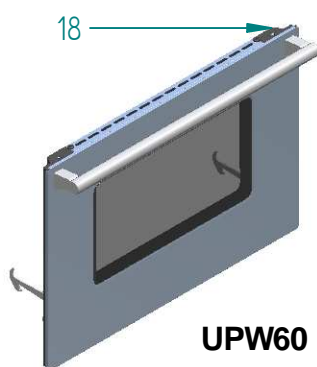

UPF60VG UPW60VG UPL60VG UPN60VG

12/02/2010

<i>dis.</i>	<i>cod.</i>	<i>descrizione</i>	<i>description</i>
1	A/602/02	VITE ZIGR FERMAV/FERMAGR LAT FORNO	KNURLED SCREW FOR HOLDING GLASS /SIDE GRILLS FO.
2	A/504/84/85	VETRO INTERNO PORTA 600 TR VETRO	INNER 60CM DOOR GLASS
3	S/120/10/08	FERMAVETRO PO 60 TR VET INOX USA	GLASS STOP
4	A/504/84/95	VETRO INTERM DBE PORTA 600 TR VETRO	MIDDLE 60CM DOOR GLASS
5	A/445/23	PROFILO GUIDA TRIPLO VETRO PORTA	PROFILE
6	S/022/28/14	CONTROPORTA FO 600/800 LAT DX NERO	RIGHT INSIDE DOOR FOR 60/80 OVEN
7	A/028/41	CERNIERA POR FO 90 2V+60 3V (FARINGOSI)	2 GL 90CM/3 GL 60CM OVEN DOOR HINGE
8	A/065/00	DISTANZIALE OT DIS 347 MANIGLIA PORTA	BRASS SPACER FOR HANDLE
9	G/505/11/08	VETRO+PO 60 3V OBLO' INOX	60CM OVEN DOOR GLASS/ST ST
10	G/505/00/08	VETRO PO 600T 3V FASCE INOX	600T DOOR GLASS /ST ST
10	G/505/00/10	VETRO PO 600T 3V FASCE MAT	600T DOOR GLASS / MATT
11	G/505/12/08	VETRO PO 600L 3V INOX	60CM OVEN DOOR GLASS/ST ST
12	A/116/33/08	MANIGLIONE D.25 I=540 L=566 INOX	HANDLE DIAM=25 I=540/ST ST
13	G/505/07/01	VETRO+PO P60N 3V BIANCO ANTICO	P60N DOOR GLASS TRIPLE GLASS/OLD WH
13	G/505/07/08	VETRO+PO P60N 3V INOX	P60N DOOR GLASS TRIPLE GLASS/ST ST
13	G/505/07/10	VETRO+PO P60N 3V MAT	P60N DOOR GLASS TRIPLE GLASS/MATT
13	G/505/07/52	VETRO+PO P60N 3V ROSSO BORG	P60N DOOR GLASS TRIPLE GLASS/BURGUN
13	G/505/07/54	VETRO+PO P60N 3V BLU NOTTE	P60N DOOR GLASS TRIPLE GLASS/BLUE
13	G/505/07/56	VETRO+PO P60N 3V VERDE SMER	P60N DOOR GLASS TRIPLE GLASS/GREEN
14	A/116/26/08	MAN/CORRIM CROMO MAJEST D=22 I=420	CHROME HANDLE MAJESTIC D=22 I=420
14	A/116/26/16	MAN/CORRIM OTTONE MAJEST D=22 I=420	BRASS HANDLE MAJESTIC D=22 I=420
15	A/402/13	MOLLA (CLIP FISSAGGIO) VETRO INTERMEDIO	SPRING
16	S/022/29/14	CONTROPORTA FO 600/800 LAT SX NERO	LEFT INSIDE DOOR FOR 60/80 OVEN
17	UG/775/08	PORTA COMPL 3V PF60 USA INOX	TRIPLE GLASS 60 CM DOOR / ST ST
17	UG/775/10	PORTA COMPL 3V PF60 USA MAT	TRIPLE GLASS 60 CM DOOR / MATT
18	UG/713/08	PORTA COMPL 3V PW60 OBLO' USA INOX	TRIPLE GLASS 60 CM DOOR / ST ST
19	UG/776/08	PORTA COMPL 3V PL60 USA INOX	TRIPLE GLASS UPL60 DOOR / ST ST
20	UG/777/01/08	PORTA COMPL 3V PN60 USA BI ANT-CRO	TRIPLE GLASS 60 CM DOOR / O WH-CH
20	UG/777/01/16	PORTA COMPL 3V PN60 USA BIAN AN-OTT	TRIPLE GLASS 60 CM DOOR / O WH-BR
20	UG/777/08/08	PORTA COMPL 3V PN60 USA INOX-CROMO	TRIPLE GLASS 60 CM DOOR / ST ST-CH
20	UG/777/10/08	PORTA COMPL 3V PN60 USA MAT-CROMO	TRIPLE GLASS 60 CM DOOR / MATT-CH
20	UG/777/10/16	PORTA COMPL 3V PN60 USA MAT-OTT	TRIPLE GLASS 60 CM DOOR / MATT-BR
20	UG/777/52/08	PORTA COMPL 3V PN60 USA ROSSO BO-CR	TRIPLE GLASS 60 CM DOOR / BURG-CH
20	UG/777/52/16	PORTA COMPL 3V PN60 USA RO BOR-OTT	TRIPLE GLASS 60 CM DOOR / BURG-BR
20	UG/777/54/08	PORTA COMPL 3V PN60 USA BLI N-CRO	TRIPLE GLASS 60 CM DOOR / M BLUE-CH
20	UG/777/54/16	PORTA COMPL 3V PN60 USA BLI N-OTT	TRIPLE GLASS 60 CM DOOR / M BLUE-BR
20	UG/777/56/08	PORTA COMPL 3V PN60 USA VERDE SM-CR	TRIPLE GLASS 60 CM DOOR / EM GR-CH
20	UG/777/56/16	PORTA COMPL 3V PN60 USA VERDE S-OTT	TRIPLE GLASS 60 CM DOOR / EM GR-BR

%Titolo