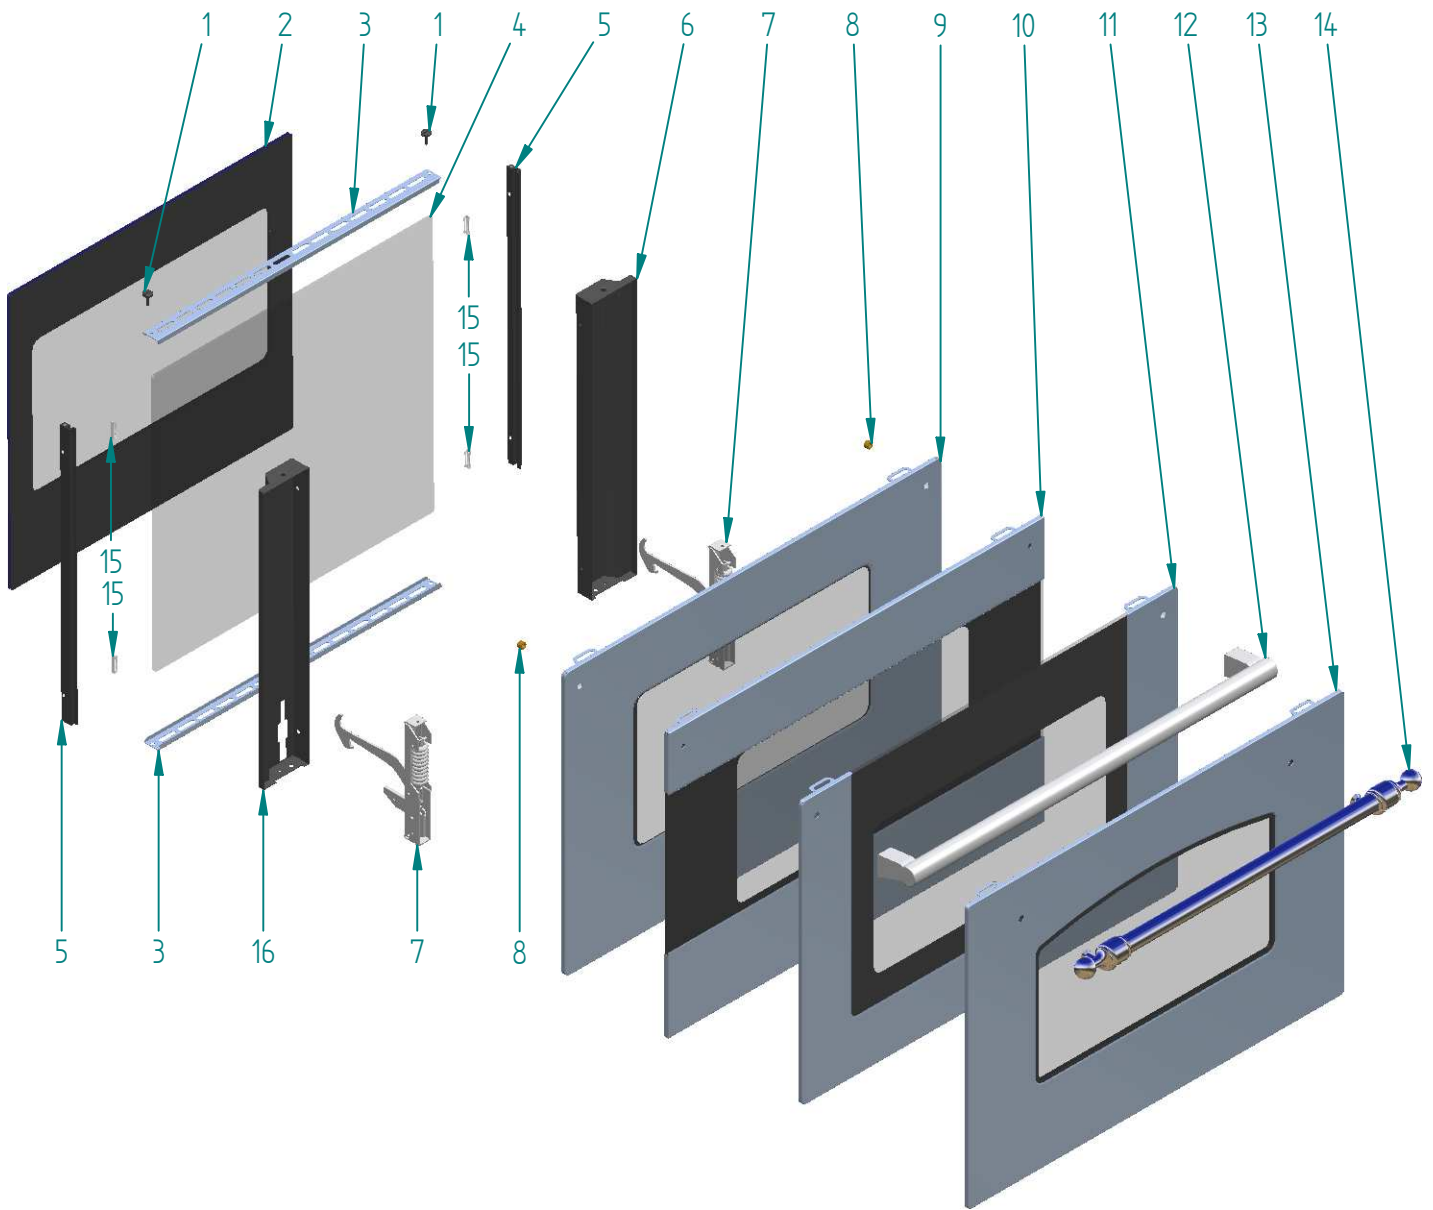

UPF60VG UPW60VG UPL60VG UPN60VG

12/02/2010

<i>dis.</i>	<i>cod.</i>	<i>descrizione</i>	<i>description</i>
1	A/602/02	VITE ZIGR FERMAV/FERMAGR LAT FORNO	KNURLED SCREW FOR HOLDING GLASS /SIDE GRILLS FO.
2	A/504/84/85	VETRO INTERNO PORTA 600 TR VETRO	INNER 60CM DOOR GLASS
3	S/120/10/08	FERMAVETRO PO 60 TR VET INOX USA	GLASS STOP
4	A/504/84/95	VETRO INTERM DBE PORTA 600 TR VETRO	MIDDLE 60CM DOOR GLASS
5	A/445/23	PROFILO GUIDA TRIPLO VETRO PORTA	PROFILE
6	S/022/28/14	CONTROPORTA FO 600/800 LAT DX NERO	RIGHT INSIDE DOOR FOR 60/80 OVEN
7	A/028/41	CERNIERA POR FO 90 2V+60 3V (FARINGOSI)	2 GL 90CM/3 GL 60CM OVEN DOOR HINGE
8	A/065/00	DISTANZIALE OT DIS 347 MANIGLIA PORTA	BRASS SPACER FOR HANDLE
9	G/505/11/08	VETRO+PO 60 3V OBLO' INOX	60CM OVEN DOOR GLASS/ST ST
10	G/505/00/08	VETRO PO 600T 3V FASCE INOX	600T DOOR GLASS /ST ST
10	G/505/00/10	VETRO PO 600T 3V FASCE MAT	600T DOOR GLASS / MATT
11	G/505/12/08	VETRO PO 600L 3V INOX	60CM OVEN DOOR GLASS/ST ST
12	A/116/33/08	MANIGLIONE D.25 I=540 L=566 INOX	HANDLE DIAM=25 I=540/ST ST
13	G/505/07/01	VETRO+PO P60N 3V BIANCO ANTICO	P60N DOOR GLASS TRIPLE GLASS/OLD WH
13	G/505/07/08	VETRO+PO P60N 3V INOX	P60N DOOR GLASS TRIPLE GLASS/ST ST
13	G/505/07/10	VETRO+PO P60N 3V MAT	P60N DOOR GLASS TRIPLE GLASS/MATT
13	G/505/07/52	VETRO+PO P60N 3V ROSSO BORG	P60N DOOR GLASS TRIPLE GLASS/BURGUN
13	G/505/07/54	VETRO+PO P60N 3V BLU NOTTE	P60N DOOR GLASS TRIPLE GLASS/BLUE
13	G/505/07/56	VETRO+PO P60N 3V VERDE SMER	P60N DOOR GLASS TRIPLE GLASS/GREEN
14	A/116/26/08	MAN/CORRIM CROMO MAJEST D=22 I=420	CHROME HANDLE MAJESTIC D=22 I=420
14	A/116/26/16	MAN/CORRIM OTTONE MAJEST D=22 I=420	BRASS HANDLE MAJESTIC D=22 I=420
15	A/402/13	MOLLA (CLIP FISSAGGIO) VETRO INTERMEDIO	SPRING
16	S/022/29/14	CONTROPORTA FO 600/800 LAT SX NERO	LEFT INSIDE DOOR FOR 60/80 OVEN
17	UG/775/08	PORTA COMPL 3V PF60 USA INOX	TRIPLE GLASS 60 CM DOOR / ST ST
17	UG/775/10	PORTA COMPL 3V PF60 USA MAT	TRIPLE GLASS 60 CM DOOR / MATT
18	UG/713/08	PORTA COMPL 3V PW60 OBLO' USA INOX	TRIPLE GLASS 60 CM DOOR / ST ST
19	UG/776/08	PORTA COMPL 3V PL60 USA INOX	TRIPLE GLASS UPL60 DOOR / ST ST
20	UG/777/01/08	PORTA COMPL 3V PN60 USA BI ANT-CRO	TRIPLE GLASS 60 CM DOOR / O WH-CH
20	UG/777/01/16	PORTA COMPL 3V PN60 USA BIAN AN-OTT	TRIPLE GLASS 60 CM DOOR / O WH-BR
20	UG/777/08/08	PORTA COMPL 3V PN60 USA INOX-CROMO	TRIPLE GLASS 60 CM DOOR / ST ST-CH
20	UG/777/10/08	PORTA COMPL 3V PN60 USA MAT-CROMO	TRIPLE GLASS 60 CM DOOR / MATT-CH
20	UG/777/10/16	PORTA COMPL 3V PN60 USA MAT-OTT	TRIPLE GLASS 60 CM DOOR / MATT-BR
20	UG/777/52/08	PORTA COMPL 3V PN60 USA ROSSO BO-CR	TRIPLE GLASS 60 CM DOOR / BURG-CH
20	UG/777/52/16	PORTA COMPL 3V PN60 USA RO BOR-OTT	TRIPLE GLASS 60 CM DOOR / BURG-BR
20	UG/777/54/08	PORTA COMPL 3V PN60 USA BLI N-CRO	TRIPLE GLASS 60 CM DOOR / M BLUE-CH
20	UG/777/54/16	PORTA COMPL 3V PN60 USA BLI N-OTT	TRIPLE GLASS 60 CM DOOR / M BLUE-BR
20	UG/777/56/08	PORTA COMPL 3V PN60 USA VERDE SM-CR	TRIPLE GLASS 60 CM DOOR / EM GR-CH
20	UG/777/56/16	PORTA COMPL 3V PN60 USA VERDE S-OTT	TRIPLE GLASS 60 CM DOOR / EM GR-BR

%Titolo