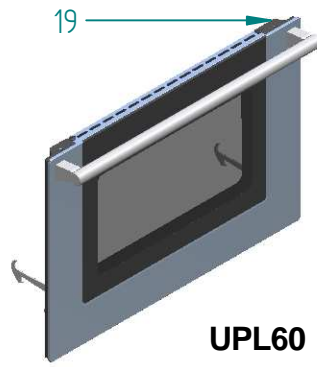

UPF60VG UPW60VG UPL60VG UPN60VG

12/02/2010

<i>dis.</i>	<i>cod.</i>	<i>descrizione</i>	<i>description</i>
1	A/602/02	VITE ZIGR FERMAV/FERMAGR LAT FORNO	KNURLED SCREW FOR HOLDING GLASS /SIDE GRILLS FO.
2	A/504/84/85	VETRO INTERNO PORTA 600 TR VETRO	INNER 60CM DOOR GLASS
3	S/120/10/08	FERMAVETRO PO 60 TR VET INOX USA	GLASS STOP
4	A/504/84/95	VETRO INTERM DBE PORTA 600 TR VETRO	MIDDLE 60CM DOOR GLASS
5	A/445/23	PROFILO GUIDA TRIPLO VETRO PORTA	PROFILE
6	S/022/28/14	CONTROPORTA FO 600/800 LAT DX NERO	RIGHT INSIDE DOOR FOR 60/80 OVEN
7	A/028/41	CERNIERA POR FO 90 2V+60 3V (FARINGOSI)	2 GL 90CM/3 GL 60CM OVEN DOOR HINGE
8	A/065/00	DISTANZIALE OT DIS 347 MANIGLIA PORTA	BRASS SPACER FOR HANDLE
9	G/505/11/08	VETRO+PO 60 3V OBLO' INOX	60CM OVEN DOOR GLASS/ST ST
10	G/505/00/08	VETRO PO 600T 3V FASCE INOX	600T DOOR GLASS /ST ST
10	G/505/00/10	VETRO PO 600T 3V FASCE MAT	600T DOOR GLASS / MATT
11	G/505/12/08	VETRO PO 600L 3V INOX	60CM OVEN DOOR GLASS/ST ST
12	A/116/33/08	MANIGLIONE D.25 I=540 L=566 INOX	HANDLE DIAM=25 I=540/ST ST
13	G/505/07/01	VETRO+PO P60N 3V BIANCO ANTICO	P60N DOOR GLASS TRIPLE GLASS/OLD WH
13	G/505/07/08	VETRO+PO P60N 3V INOX	P60N DOOR GLASS TRIPLE GLASS/ST ST
13	G/505/07/10	VETRO+PO P60N 3V MAT	P60N DOOR GLASS TRIPLE GLASS/MATT
13	G/505/07/52	VETRO+PO P60N 3V ROSSO BORG	P60N DOOR GLASS TRIPLE GLASS/BURGUN
13	G/505/07/54	VETRO+PO P60N 3V BLU NOTTE	P60N DOOR GLASS TRIPLE GLASS/BLUE
13	G/505/07/56	VETRO+PO P60N 3V VERDE SMER	P60N DOOR GLASS TRIPLE GLASS/GREEN
14	A/116/26/08	MAN/CORRIM CROMO MAJEST D=22 I=420	CHROME HANDLE MAJESTIC D=22 I=420
14	A/116/26/16	MAN/CORRIM OTTONE MAJEST D=22 I=420	BRASS HANDLE MAJESTIC D=22 I=420
15	A/402/13	MOLLA (CLIP FISSAGGIO) VETRO INTERMEDIO	SPRING
16	S/022/29/14	CONTROPORTA FO 600/800 LAT SX NERO	LEFT INSIDE DOOR FOR 60/80 OVEN
17	UG/775/08	PORTA COMPL 3V PF60 USA INOX	TRIPLE GLASS 60 CM DOOR / ST ST
17	UG/775/10	PORTA COMPL 3V PF60 USA MAT	TRIPLE GLASS 60 CM DOOR / MATT
18	UG/713/08	PORTA COMPL 3V PW60 OBLO' USA INOX	TRIPLE GLASS 60 CM DOOR / ST ST
19	UG/776/08	PORTA COMPL 3V PL60 USA INOX	TRIPLE GLASS UPL60 DOOR / ST ST
20	UG/777/01/08	PORTA COMPL 3V PN60 USA BI ANT-CRO	TRIPLE GLASS 60 CM DOOR / O WH-CH
20	UG/777/01/16	PORTA COMPL 3V PN60 USA BIAN AN-OTT	TRIPLE GLASS 60 CM DOOR / O WH-BR
20	UG/777/08/08	PORTA COMPL 3V PN60 USA INOX-CROMO	TRIPLE GLASS 60 CM DOOR / ST ST-CH
20	UG/777/10/08	PORTA COMPL 3V PN60 USA MAT-CROMO	TRIPLE GLASS 60 CM DOOR / MATT-CH
20	UG/777/10/16	PORTA COMPL 3V PN60 USA MAT-OTT	TRIPLE GLASS 60 CM DOOR / MATT-BR
20	UG/777/52/08	PORTA COMPL 3V PN60 USA ROSSO BO-CR	TRIPLE GLASS 60 CM DOOR / BURG-CH
20	UG/777/52/16	PORTA COMPL 3V PN60 USA RO BOR-OTT	TRIPLE GLASS 60 CM DOOR / BURG-BR
20	UG/777/54/08	PORTA COMPL 3V PN60 USA BLI N-CRO	TRIPLE GLASS 60 CM DOOR / M BLUE-CH
20	UG/777/54/16	PORTA COMPL 3V PN60 USA BLI N-OTT	TRIPLE GLASS 60 CM DOOR / M BLUE-BR
20	UG/777/56/08	PORTA COMPL 3V PN60 USA VERDE SM-CR	TRIPLE GLASS 60 CM DOOR / EM GR-CH
20	UG/777/56/16	PORTA COMPL 3V PN60 USA VERDE S-OTT	TRIPLE GLASS 60 CM DOOR / EM GR-BR

%Titolo