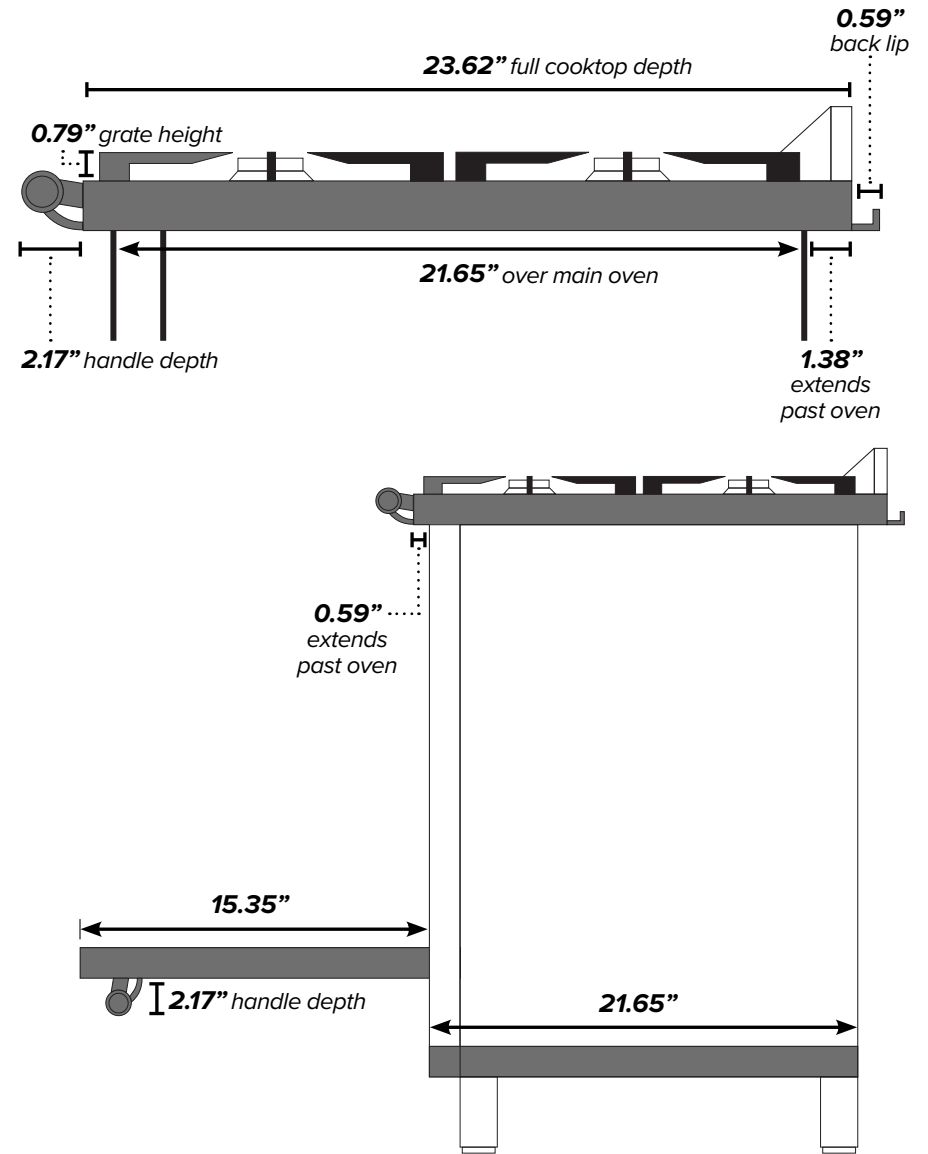

ILVE 24" Nostalgie Gas Range

Range Front (Oven Exterior)

Range Back

Range Side

¹Backsplash optional. ²Gas connection lies 1 1/2" from back of range. ³Height above floor.

ILVE 24" Nostalgie Gas Range