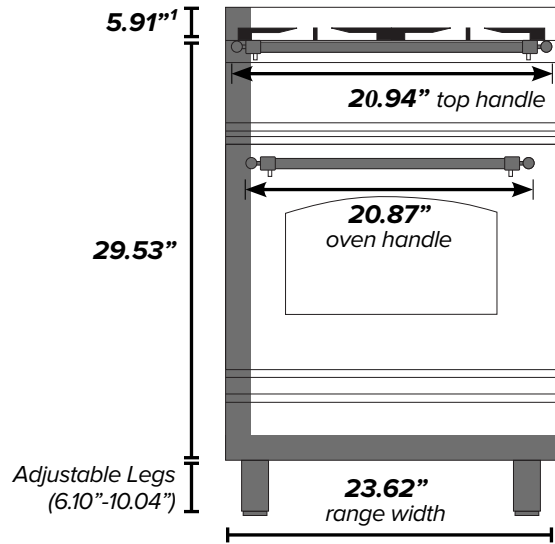

ILVE 24" Nostalgie Gas Range

Range Front (Oven Exterior)

Range Back

Range Side

¹Backsplash optional. ²Gas connection lies 1 1/2" from back of range. ³Height above floor.

ILVE 24" Nostalgie Gas Range