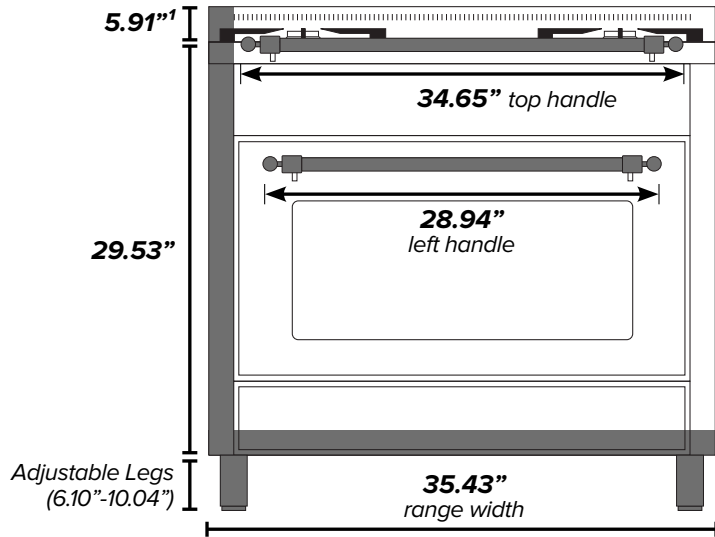

ILVE 36" Nostalgie Dual Fuel Single Oven Range

Range Front (Oven Exterior)

Range Side

Range Back

¹Backsplash optional. ²Gas connection lies 1 1/2" from back of range. ³Height above floor.

ILVE 36" Nostalgie Dual Fuel Single Oven Range