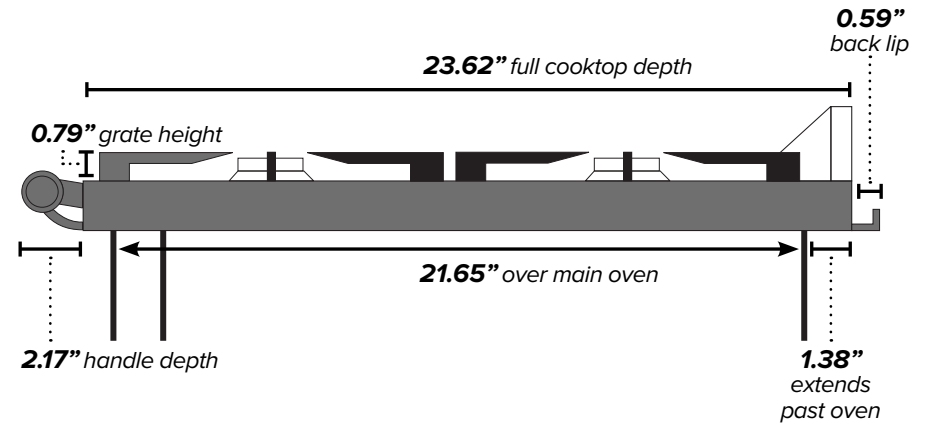

ILVE 36" Nostalgie Dual Fuel Single Oven Range

Range Front (Oven Exterior)

Range Side

Range Back

¹Backsplash optional. ²Gas connection lies 1 1/2" from back of range. ³Height above floor.

ILVE 36" Nostalgie Dual Fuel Single Oven Range