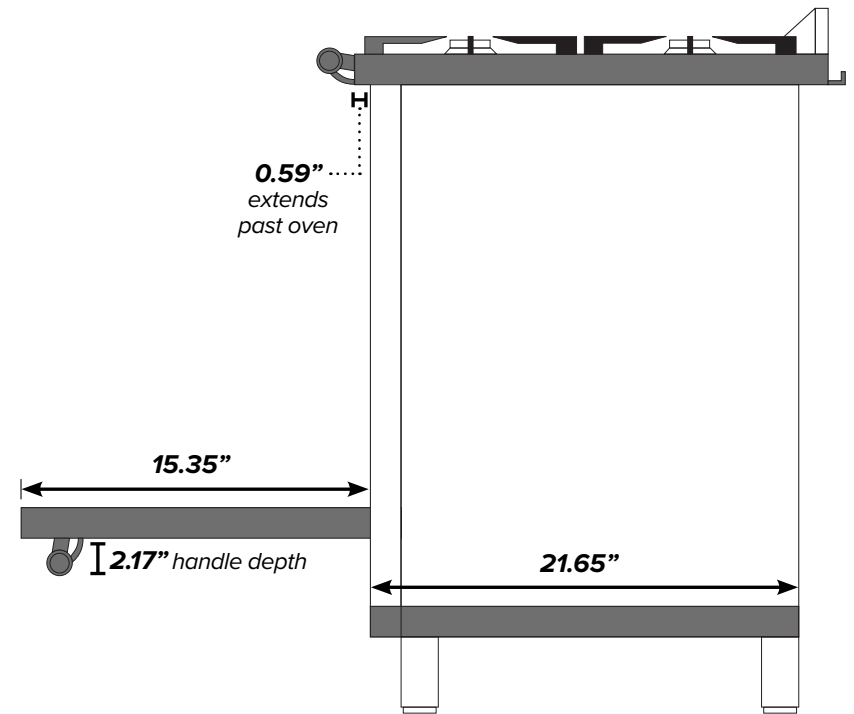

ILVE 36" Nostalgie Dual Fuel Single Oven Range

Range Front (Oven Exterior)

Range Side

Range Back

¹Backsplash optional. ²Gas connection lies 1 1/2" from back of range. ³Height above floor.

ILVE 36" Nostalgie Dual Fuel Single Oven Range