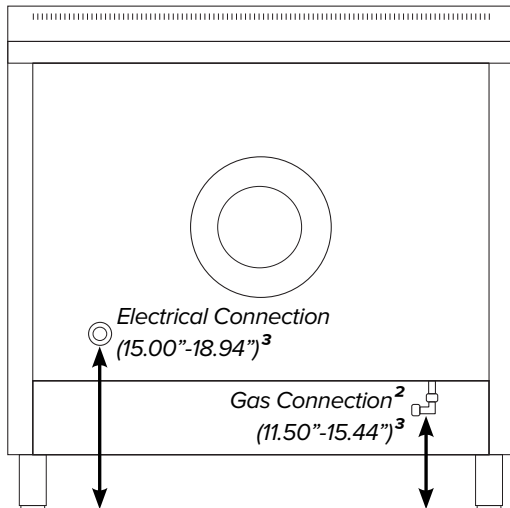

ILVE 36" Nostalgie Dual Fuel Single Oven Range

Range Front (Oven Exterior)

Range Side

Range Back

¹Backsplash optional. ²Gas connection lies 1 1/2" from back of range. ³Height above floor.

ILVE 36" Nostalgie Dual Fuel Single Oven Range