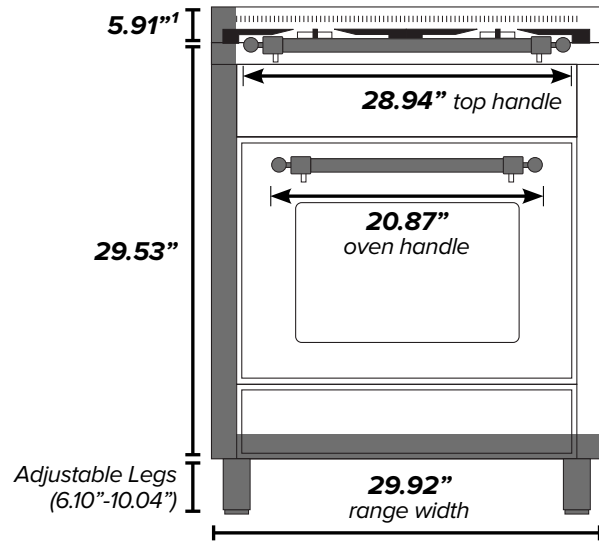

# ILVE 30" Nostalgie Dual Fuel Range

**Range Front (Oven Exterior)**

**Range Back**

**Range Side**

<sup>1</sup>Backsplash optional. <sup>2</sup>Gas connection lies 1 1/2" from back of range. <sup>3</sup>Height above floor.

# ILVE 30" Nostalgie Dual Fuel Range