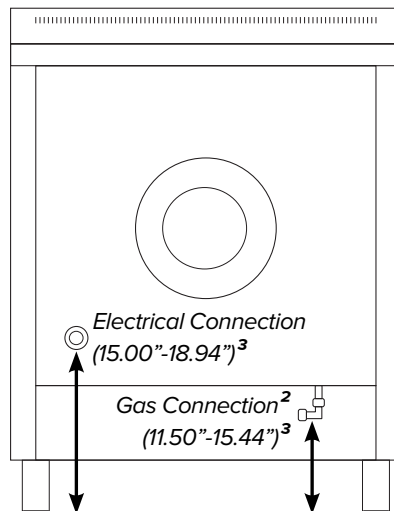

# ILVE 30" Nostalgie Dual Fuel Range

**Range Front (Oven Exterior)**

**Range Back**

**Range Side**

<sup>1</sup>Backsplash optional. <sup>2</sup>Gas connection lies 1 1/2" from back of range. <sup>3</sup>Height above floor.