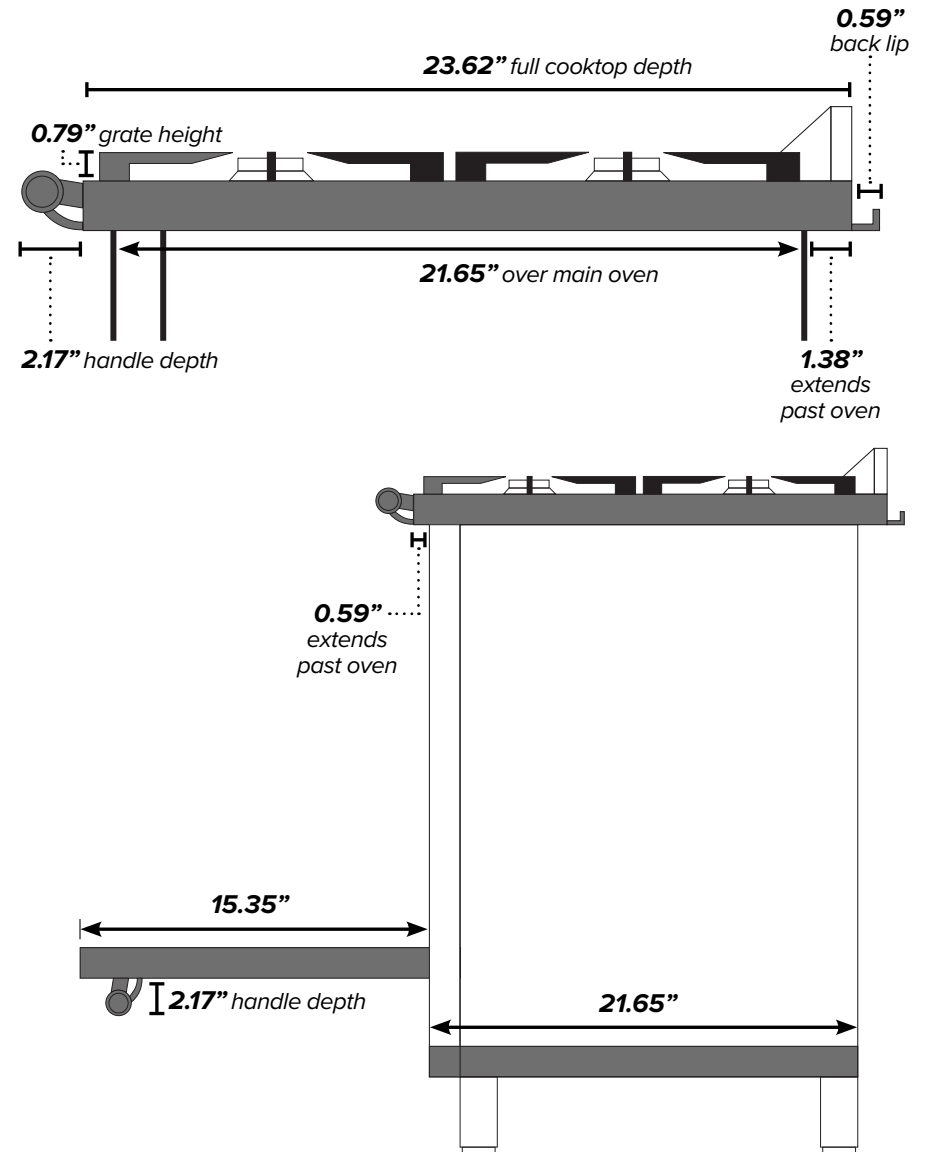

# ILVE 30" Nostalgie Dual Fuel Range

**Range Front (Oven Exterior)**

**Range Back**

**Range Side**

<sup>1</sup>Backsplash optional. <sup>2</sup>Gas connection lies 1 1/2" from back of range. <sup>3</sup>Height above floor.

# ILVE 30" Nostalgie Dual Fuel Range