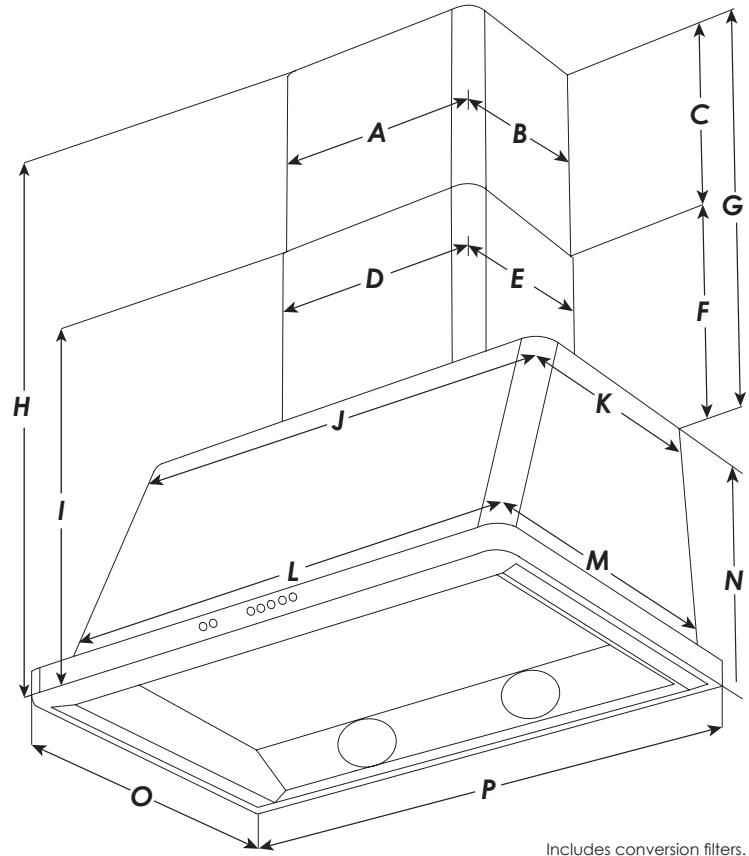

Majestic II - UAM120

48" Wall Mount Range Hood

Key Features

- 4 ventilating speeds.
- 850 CFM ventilation effectively removes odors and grease.
- Halogen Lights illuminate the cooktop.
- Anti-grease filters in anodized aluminum are dishwasher safe.

General Information

Materials.....	Stainless Steel
Exhaust Method.....	Convertible
Exhaust Vent Location.....	Top
Duct Shape.....	Round
Round Duct Diameter.....	5 14/16" / 15 CM
Adjustable Height.....	Yes
Filter Type.....	Mesh
Washable Filter.....	Yes
Dishwasher Safe Filter.....	Yes
Filter Material.....	Aluminum
Speed Control.....	Yes
Number of Speeds.....	4-Speed
Speed Control Type.....	Push Button
Minimum Sones.....	3
Maximum Sones.....	14
Maximum Sound Level.....	70 db
Infrared Lights.....	2 (175 watt)
LED Lights.....	4
Blower Type.....	Interior Unit
Maximum Air Movement.....	850 CFM
Delay Shut-off.....	Yes
Filter Clean Reminder.....	Yes
Power Source.....	Plug-In
Voltage.....	120 Volts
Amperage.....	15 AMPS
Hertz.....	60 Hz

Includes conversion filters.
Duct and vent cup are not included.
Customers must provide their own duct and vent

Specifications

Point	Description	Measurement	
		Inch	CM
A	Duct Extension Width	16	40.64
B	Duct Extension Depth	11	27.94
C	Duct Extension Height	14 ^{12/16}	37.46
D	Duct Width	15 ^{12/16}	40.01
E	Duct Depth	11 ^{7/16}	29.05
F	Duct Minimum Height	14 ^{9/16}	36.99
G	Duct Maximum Height	29 ^{5/16}	74.45
H	Maximum Overall Height	46 ^{10/16}	118.43
I	Minimum Overall Height	32 ^{3/16}	81.76
J	Upper Chimney Width	42 ^{14/16}	108.90
K	Upper Chimney Depth	15 ^{4/16}	38.74
L	Lower Chimney Width	44 ^{6/16}	112.71
M	Lower Chimney Depth	22	55.88
N	Hood Height with Sleeve	17 ^{5/16}	43.97
O	Overall Depth	23 ^{10/16}	60.01
P	Overall Width	47 ^{14/16}	121.60