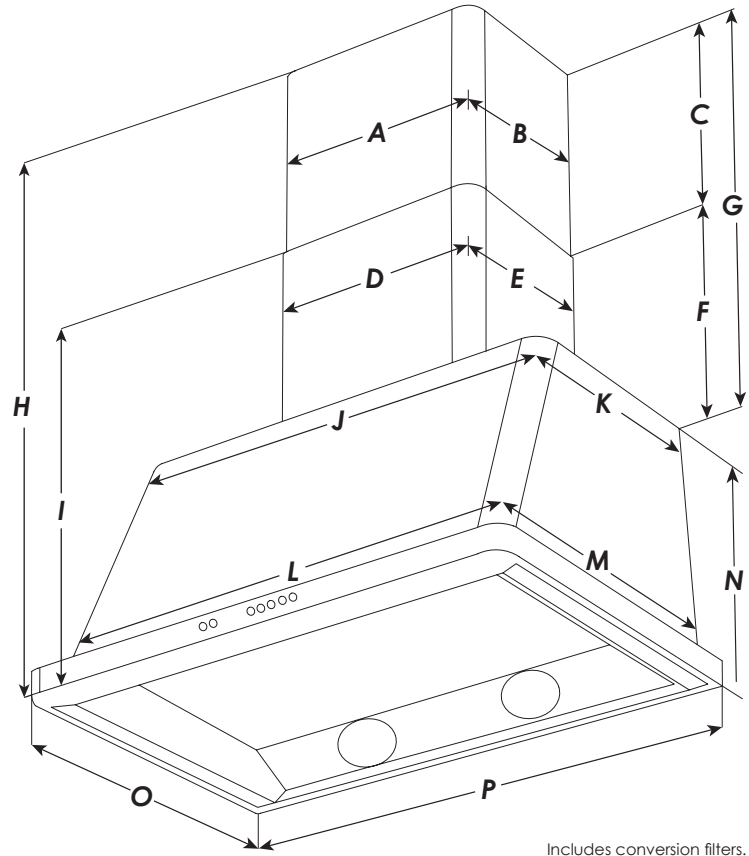

General Information

Materials.....	Stainless Steel
Exhaust Method.....	Convertible
Exhaust Vent Location.....	Top
Duct Shape.....	Round
Round Duct Diameter.....	5 14/16" / 15 CM
Adjustable Height.....	Yes
Filter Type.....	Mesh
Washable Filter.....	Yes
Dishwasher Safe Filter.....	Yes
Filter Material.....	Aluminum
Speed Control.....	Yes
Number of Speeds.....	4-Speed
Speed Control Type.....	Push Button
Minimum Sones.....	3
Maximum Sones.....	14
Maximum Sound Level.....	70 db
Infrared Lights.....	2 (175 watt)
LED Lights.....	4
Blower Type.....	Interior Unit
Maximum Air Movement.....	850 CFM
Delay Shut-off.....	Yes
Filter Clean Reminder.....	Yes
Power Source.....	Plug-In
Voltage.....	120 Volts
Amperage.....	15 AMPS
Hertz.....	60 Hz

Includes conversion filters.
Duct and vent cup are not included.
Customers must provide their own duct and vent

Specifications

Point	Description	Measurement	
		Inch	CM
A	Duct Extension Width	16	40.64
B	Duct Extension Depth	11	27.94
C	Duct Extension Height	14 ^{12/16}	37.46
D	Duct Width	15 ^{12/16}	40.01
E	Duct Depth	11 ^{7/16}	29.05
F	Duct Minimum Height	14 ^{9/16}	36.99
G	Duct Maximum Height	29 ^{5/16}	74.45
H	Maximum Overall Height	46 ^{10/16}	118.43
I	Minimum Overall Height	32 ^{3/16}	81.76
J	Upper Chimney Width	54 ^{6/16}	138.11
K	Upper Chimney Depth	15 ^{4/16}	38.74
L	Lower Chimney Width	55 ^{3/16}	140.24
M	Lower Chimney Depth	22	55.88
N	Hood Height with Sleeve	17 ^{5/16}	43.97
O	Overall Depth	23 ^{10/16}	60.01
P	Overall Width	59 ^{8/16}	151.13