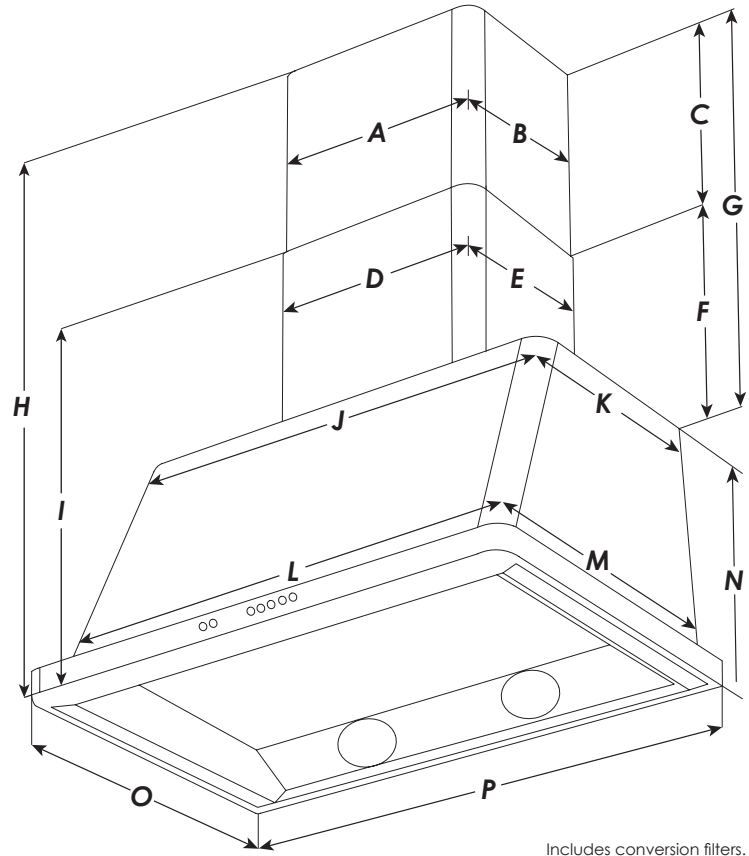

Majestic II - UAM120

48" Wall Mount Range Hood

Key Features

- 4 ventilating speeds.
- 600 CFM ventilation effectively removes odors and grease.
- Halogen Lights illuminate the cooktop.
- Anti-grease filters in anodized aluminum are dishwasher safe.

General Information

Materials.....	Stainless Steel
Exhaust Method.....	Convertible
Exhaust Vent Location.....	Top
Duct Shape.....	Round
Round Duct Diameter.....	5 14/16" / 15 CM
Adjustable Height.....	Yes
Filter Type.....	Mesh
Washable Filter.....	Yes
Dishwasher Safe Filter.....	Yes
Filter Material.....	Aluminum
Speed Control.....	Yes
Number of Speeds.....	4-Speed
Speed Control Type.....	Push Button
Minimum Sones.....	3
Maximum Sones.....	14
Maximum Sound Level.....	70 db
Infrared Lights.....	2 (175 watt)
LED Lights.....	4
Blower Type.....	Interior Unit
Maximum Air Movement.....	600 CFM
Delay Shut-off.....	Yes
Filter Clean Reminder.....	Yes
Power Source.....	Plug-In
Voltage.....	120 Volts
Amperage.....	15 AMPS
Hertz.....	60 Hz

Includes conversion filters.
Duct and vent cup are not included.
Customers must provide their own duct and vent

Specifications

Point	Description	Measurement	
		Inch	CM
A	Duct Extension Width	16	40.64
B	Duct Extension Depth	11	27.94
C	Duct Extension Height	14 ^{12/16}	37.46
D	Duct Width	15 ^{12/16}	40.01
E	Duct Depth	11 ^{7/16}	29.05
F	Duct Minimum Height	14 ^{9/16}	36.99
G	Duct Maximum Height	29 ^{5/16}	74.45
H	Maximum Overall Height	46 ^{10/16}	118.43
I	Minimum Overall Height	32 ^{3/16}	81.76
J	Upper Chimney Width	42 ^{14/16}	108.90
K	Upper Chimney Depth	15 ^{4/16}	38.74
L	Lower Chimney Width	44 ^{6/16}	112.71
M	Lower Chimney Depth	22	55.88
N	Hood Height with Sleeve	17 ^{5/16}	43.97
O	Overall Depth	23 ^{10/16}	60.01
P	Overall Width	47 ^{14/16}	121.60