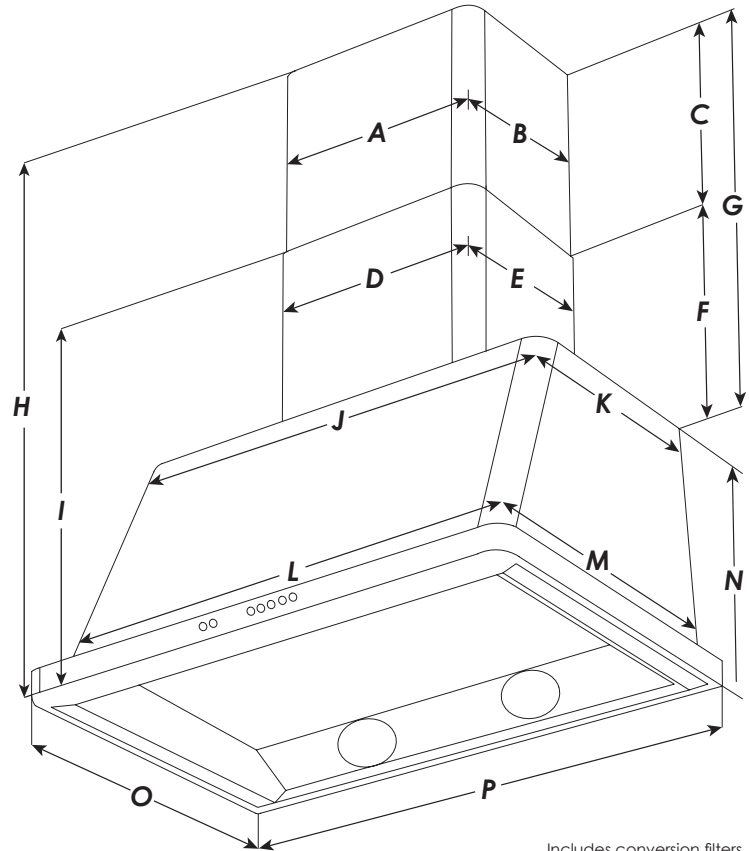

General Information

Materials.....	Stainless Steel
Exhaust Method.....	Convertible
Exhaust Vent Location.....	Top
Duct Shape.....	Round
Round Duct Diameter.....	5 14/16" / 15 CM
Adjustable Height.....	Yes
Filter Type.....	Mesh
Washable Filter.....	Yes
Dishwasher Safe Filter.....	Yes
Filter Material.....	Aluminum
Speed Control.....	Yes
Number of Speeds.....	4-Speed
Speed Control Type.....	Push Button
Minimum Sones.....	3
Maximum Sones.....	14
Maximum Sound Level.....	70 db
Infrared Lights.....	2 (175 watt)
LED Lights.....	4
Blower Type.....	Interior Unit
Maximum Air Movement.....	600 CFM
Delay Shut-off.....	Yes
Filter Clean Reminder.....	Yes
Power Source.....	Plug-In
Voltage.....	120 Volts
Amperage.....	15 AMPS
Hertz.....	60 Hz

Includes conversion filters.
Duct and vent cup are not included.
Customers must provide their own duct and vent

Specifications

Point	Description	Measurement	
		Inch	CM
A	Duct Extension Width	16	40.64
B	Duct Extension Depth	11	27.94
C	Duct Extension Height	14 ^{12/16}	37.46
D	Duct Width	15 ^{12/16}	40.01
E	Duct Depth	11 ^{7/16}	29.05
F	Duct Minimum Height	14 ^{9/16}	36.99
G	Duct Maximum Height	29 ^{5/16}	74.45
H	Maximum Overall Height	46 ^{10/16}	118.43
I	Minimum Overall Height	32 ^{3/16}	81.76
J	Upper Chimney Width	54 ^{6/16}	138.11
K	Upper Chimney Depth	15 ^{4/16}	38.74
L	Lower Chimney Width	55 ^{3/16}	140.24
M	Lower Chimney Depth	22	55.88
N	Hood Height with Sleeve	17 ^{5/16}	43.97
O	Overall Depth	23 ^{10/16}	60.01
P	Overall Width	59 ^{8/16}	151.13