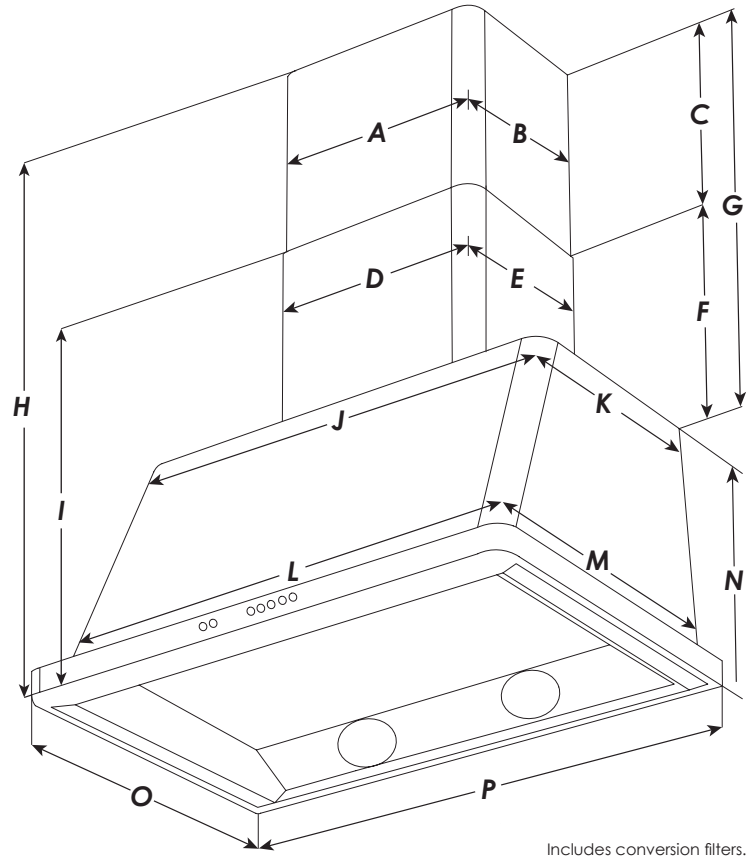

Majestic II - UAM90

36" Wall Mount Range Hood

Key Features

- 4 ventilating speeds.
- 850 CFM ventilation effectively removes odors and grease.
- Halogen Lights illuminate the cooktop.
- Anti-grease filters in anodized aluminum are dishwasher safe.

General Information

Materials.....	Stainless Steel
Exhaust Method.....	Ducted
Exhaust Vent Location.....	Top
Duct Shape.....	Round
Round Duct Diameter.....	5 14/16" / 15 CM
Adjustable Height.....	Yes
Filter Type.....	Mesh
Washable Filter.....	Yes
Dishwasher Safe Filter.....	Yes
Filter Material.....	Aluminum
Speed Control.....	Yes
Number of Speeds.....	4-Speed
Speed Control Type.....	Push Button
Minimum Sones.....	3
Maximum Sones.....	14
Maximum Sound Level.....	70 db
Infrared Lights.....	2 (175 watt)
LED Lights.....	2
Blower Type.....	Interior Unit
Maximum Air Movement.....	850 CFM
Delay Shut-off.....	Yes
Filter Clean Reminder.....	Yes
Power Source.....	Plug-In
Voltage.....	120 Volts
Amperage.....	15 AMPS
Hertz.....	60 Hz

Includes conversion filters.
Duct and vent cup are not included.
Customers must provide their own duct and vent

Specifications

Point	Description	Measurement	
		Inch	CM
A	Duct Extension Width	16	40.64
B	Duct Extension Depth	11	27.94
C	Duct Extension Height	14 ^{12/16}	37.46
D	Duct Width	15 ^{12/16}	40.01
E	Duct Depth	11 ^{7/16}	29.05
F	Duct Minimum Height	14 ^{9/16}	36.99
G	Duct Maximum Height	29 ^{5/16}	74.45
H	Maximum Overall Height	46 ^{10/16}	118.43
I	Minimum Overall Height	32 ^{3/16}	81.76
J	Upper Chimney Width	30 ^{10/16}	77.79
K	Upper Chimney Depth	15 ^{4/16}	38.74
L	Lower Chimney Width	32 ^{6/16}	81.60
M	Lower Chimney Depth	22	55.88
N	Hood Height with Sleeve	17 ^{5/16}	43.97
O	Overall Depth	23 ^{10/16}	60.01
P	Overall Width	35 ^{4/16}	89.54