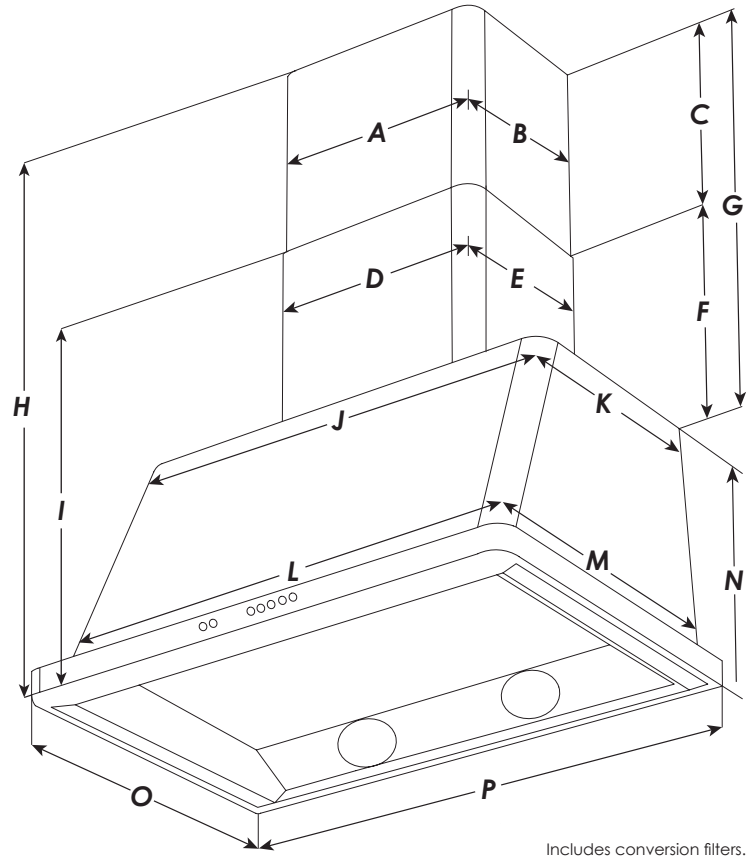

Majestic II - UAM120

48" Wall Mount Range Hood

Key Features

- 4 ventilating speeds.
- 850 CFM ventilation effectively removes odors and grease.
- Halogen Lights illuminate the cooktop.
- Anti-grease filters in anodized aluminum are dishwasher safe.

General Information

Materials.....	Stainless Steel
Exhaust Method.....	Ducted
Exhaust Vent Location.....	Top
Duct Shape.....	Round
Round Duct Diameter.....	5 14/16" / 15 CM
Adjustable Height.....	Yes
Filter Type.....	Mesh
Washable Filter.....	Yes
Dishwasher Safe Filter.....	Yes
Filter Material.....	Aluminum
Speed Control.....	Yes
Number of Speeds.....	4-Speed
Speed Control Type.....	Push Button
Minimum Sones.....	3
Maximum Sones.....	14
Maximum Sound Level.....	70 db
Infrared Lights.....	2 (175 watt)
LED Lights.....	4
Blower Type.....	Interior Unit
Maximum Air Movement.....	850 CFM
Delay Shut-off.....	Yes
Filter Clean Reminder.....	Yes
Power Source.....	Plug-In
Voltage.....	120 Volts
Amperage.....	15 AMPS
Hertz.....	60 Hz

Includes conversion filters.
Duct and vent cup are not included.
Customers must provide their own duct and vent

Specifications

Point	Description	Measurement	
		Inch	CM
A	Duct Extension Width	16	40.64
B	Duct Extension Depth	11	27.94
C	Duct Extension Height	14 ^{12/16}	37.46
D	Duct Width	15 ^{12/16}	40.01
E	Duct Depth	11 ^{7/16}	29.05
F	Duct Minimum Height	14 ^{9/16}	36.99
G	Duct Maximum Height	29 ^{5/16}	74.45
H	Maximum Overall Height	46 ^{10/16}	118.43
I	Minimum Overall Height	32 ^{3/16}	81.76
J	Upper Chimney Width	42 ^{14/16}	108.90
K	Upper Chimney Depth	15 ^{4/16}	38.74
L	Lower Chimney Width	44 ^{6/16}	112.71
M	Lower Chimney Depth	22	55.88
N	Hood Height with Sleeve	17 ^{5/16}	43.97
O	Overall Depth	23 ^{10/16}	60.01
P	Overall Width	47 ^{14/16}	121.60