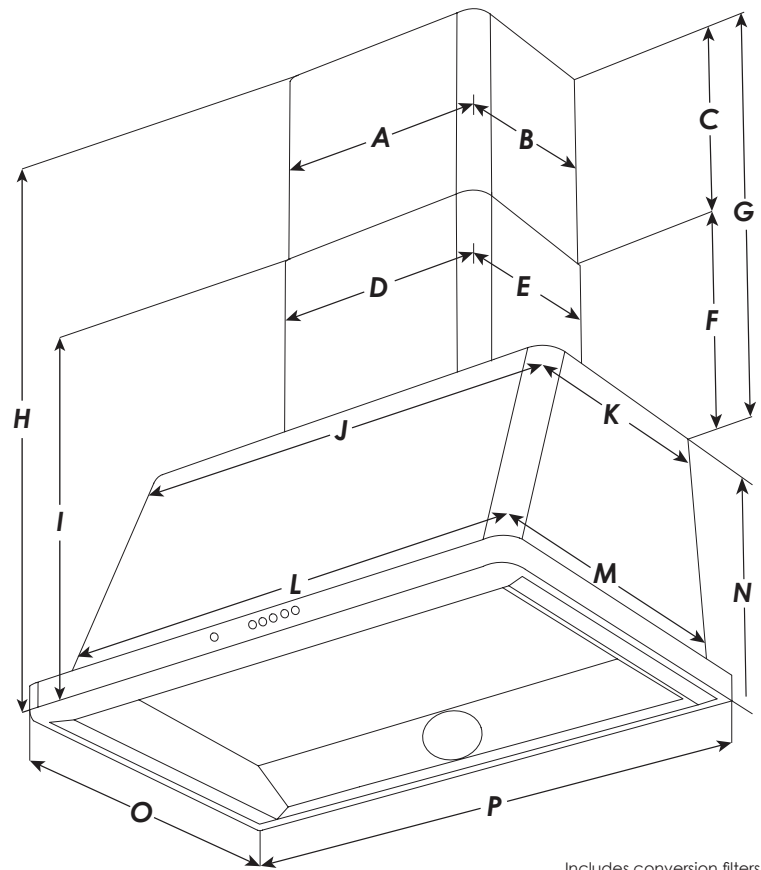

Includes conversion filters.
Duct and vent cup are not included.
Customers must provide their own duct and vent

Specifications

Point	Description	Measurement	
		Inch	CM
A	Duct Extension Width	16	40.64
B	Duct Extension Depth	11	27.94
C	Duct Extension Height	14 ^{12/16}	37.46
D	Duct Width	15 ^{12/16}	40.01
E	Duct Depth	11 ^{7/16}	29.05
F	Duct Minimum Height	14 ^{9/16}	36.99
G	Duct Maximum Height	29 ^{5/16}	74.45
H	Maximum Overall Height	46 ^{10/16}	118.43
I	Minimum Overall Height	32 ^{3/16}	81.76
J	Upper Chimney Width	24 ^{10/16}	62.55
K	Upper Chimney Depth	15 ^{4/16}	38.74
L	Lower Chimney Width	26 ^{6/16}	66.99
M	Lower Chimney Depth	22	55.88
N	Hood Height with Sleeve	17 ^{5/16}	43.97
O	Overall Depth	23 ^{10/16}	60.01
P	Overall Width	29 ^{14/16}	75.88