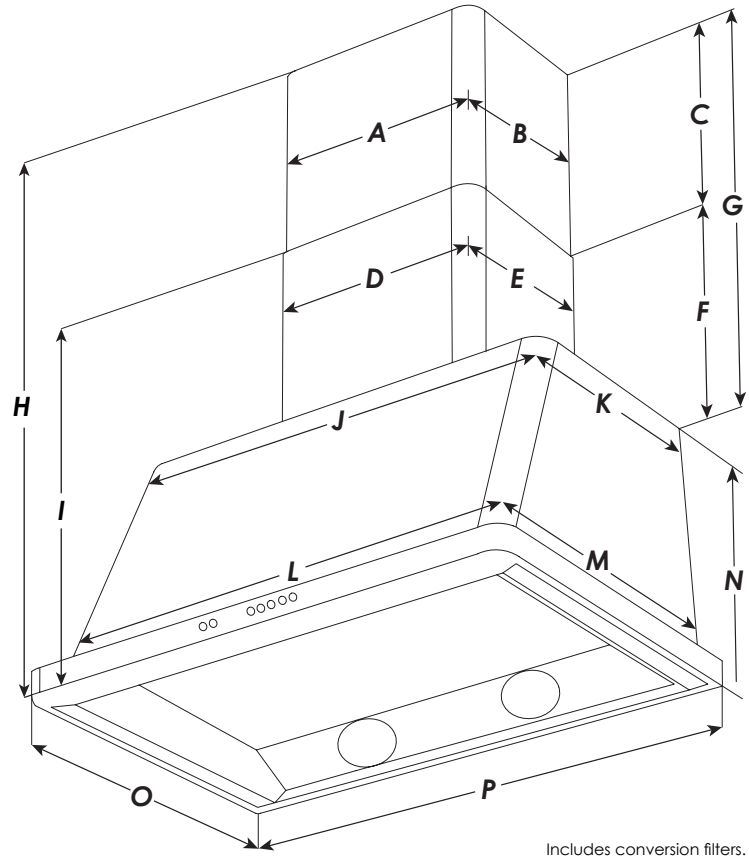

General Information

Materials.....	Stainless Steel
Exhaust Method.....	Ducted
Exhaust Vent Location.....	Top
Duct Shape.....	Round
Round Duct Diameter.....	7 14/16" / 20 CM
Adjustable Height.....	Yes
Filter Type.....	Mesh
Washable Filter.....	Yes
Dishwasher Safe Filter.....	Yes
Filter Material.....	Aluminum
Speed Control.....	Yes
Number of Speeds.....	4-Speed
Speed Control Type.....	Push Button
Minimum Sones.....	3
Maximum Sones.....	14
Maximum Sound Level.....	70 db
Infrared Lights.....	2 (175 watt)
LED Lights.....	2
Blower Type.....	Interior Unit
Maximum Air Movement.....	850 CFM
Delay Shut-off.....	Yes
Filter Clean Reminder.....	Yes
Power Source.....	Plug-In
Voltage.....	120 Volts
Amperage.....	15 AMPS
Hertz.....	60 Hz

Includes conversion filters.
Duct and vent cup are not included.
Customers must provide their own duct and vent

Specifications

Point	Description	Measurement	
		Inch	CM
A	Duct Extension Width	16	40.64
B	Duct Extension Depth	11	27.94
C	Duct Extension Height	14 ^{12/16}	37.46
D	Duct Width	15 ^{12/16}	40.01
E	Duct Depth	11 ^{7/16}	29.05
F	Duct Minimum Height	14 ^{9/16}	36.99
G	Duct Maximum Height	29 ^{5/16}	74.45
H	Maximum Overall Height	46 ^{10/16}	118.43
I	Minimum Overall Height	32 ^{3/16}	81.76
J	Upper Chimney Width	34 ^{2/16}	86.68
K	Upper Chimney Depth	15 ^{4/16}	38.74
L	Lower Chimney Width	35 ^{14/16}	91.12
M	Lower Chimney Depth	22	55.88
N	Hood Height with Sleeve	17 ^{5/16}	43.97
O	Overall Depth	23 ^{10/16}	60.01
P	Overall Width	39 ^{6/16}	100