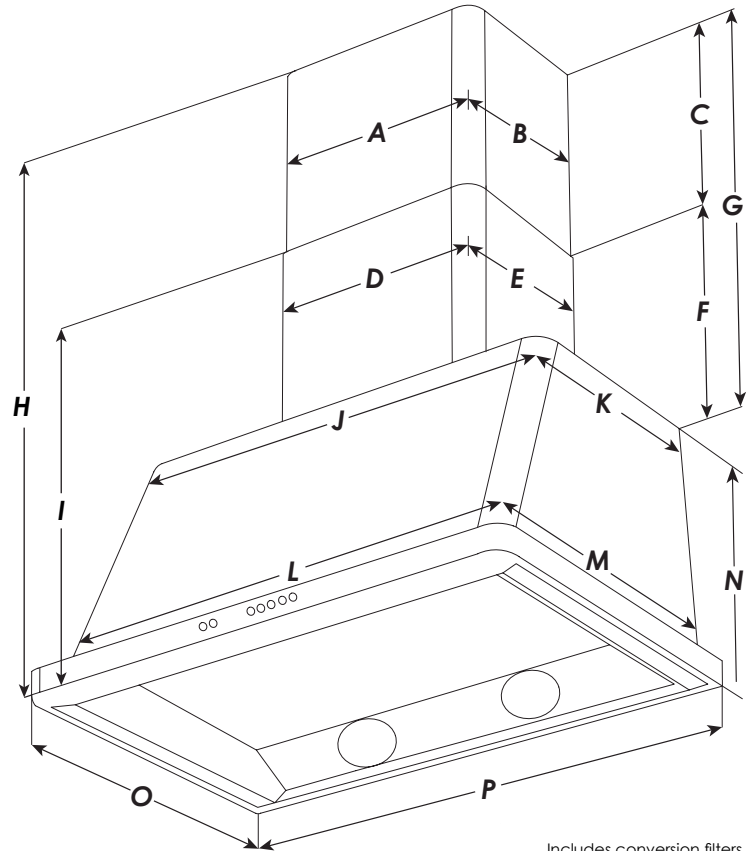

General Information

Materials.....	Stainless Steel
Exhaust Method.....	Ducted
Exhaust Vent Location.....	Top
Duct Shape.....	Round
Round Duct Diameter.....	7 14/16" / 20 CM
Adjustable Height.....	Yes
Filter Type.....	Mesh
Washable Filter.....	Yes
Dishwasher Safe Filter.....	Yes
Filter Material.....	Aluminum
Speed Control.....	Yes
Number of Speeds.....	4-Speed
Speed Control Type.....	Push Button
Minimum Sones.....	3
Maximum Sones.....	14
Maximum Sound Level.....	70 db
Infrared Lights.....	2 (175 watt)
LED Lights.....	4
Blower Type.....	Interior Unit
Maximum Air Movement.....	850 CFM
Delay Shut-off.....	Yes
Filter Clean Reminder.....	Yes
Power Source.....	Plug-In
Voltage.....	120 Volts
Amperage.....	15 AMPS
Hertz.....	60 Hz

Includes conversion filters.
Duct and vent cup are not included.
Customers must provide their own duct and vent

Specifications

Point	Description	Measurement	
		Inch	CM
A	Duct Extension Width	16	40.64
B	Duct Extension Depth	11	27.94
C	Duct Extension Height	14 ^{12/16}	37.46
D	Duct Width	15 ^{12/16}	40.01
E	Duct Depth	11 ^{7/16}	29.05
F	Duct Minimum Height	14 ^{9/16}	36.99
G	Duct Maximum Height	29 ^{5/16}	74.45
H	Maximum Overall Height	46 ^{10/16}	118.43
I	Minimum Overall Height	32 ^{3/16}	81.76
J	Upper Chimney Width	54 ^{6/16}	138.11
K	Upper Chimney Depth	15 ^{4/16}	38.74
L	Lower Chimney Width	55 ^{3/16}	140.24
M	Lower Chimney Depth	22	55.88
N	Hood Height with Sleeve	17 ^{5/16}	43.97
O	Overall Depth	23 ^{10/16}	60.01
P	Overall Width	59 ^{8/16}	151.13