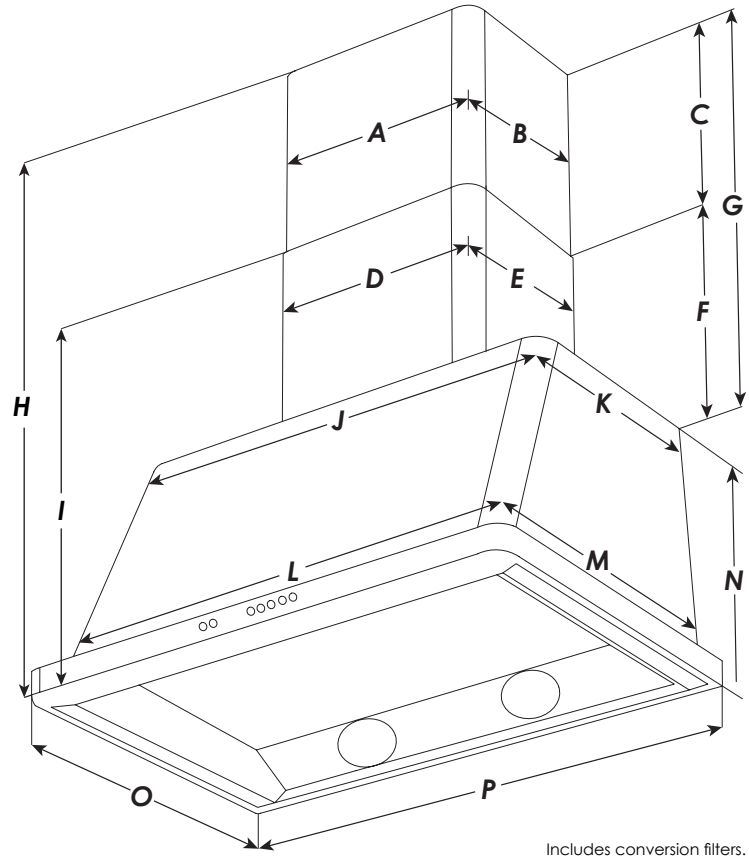

General Information

Materials.....	Stainless Steel
Exhaust Method.....	Ducted
Exhaust Vent Location.....	Top
Duct Shape.....	Round
Round Duct Diameter.....	7 14/16" / 20 CM
Adjustable Height.....	Yes
Filter Type.....	Mesh
Washable Filter.....	Yes
Dishwasher Safe Filter.....	Yes
Filter Material.....	Aluminum
Speed Control.....	Yes
Number of Speeds.....	4-Speed
Speed Control Type.....	Push Button
Minimum Sones.....	3
Maximum Sones.....	14
Maximum Sound Level.....	70 db
Infrared Lights.....	2 (175 watt)
LED Lights.....	2
Blower Type.....	Interior Unit
Maximum Air Movement.....	600 CFM
Delay Shut-off.....	Yes
Filter Clean Reminder.....	Yes
Power Source.....	Plug-In
Voltage.....	120 Volts
Amperage.....	15 AMPS
Hertz.....	60 Hz

Includes conversion filters.
Duct and vent cup are not included.
Customers must provide their own duct and vent

Specifications

Point	Description	Measurement	
		Inch	CM
A	Duct Extension Width	16	40.64
B	Duct Extension Depth	11	27.94
C	Duct Extension Height	14 ^{12/16}	37.46
D	Duct Width	15 ^{12/16}	40.01
E	Duct Depth	11 ^{7/16}	29.05
F	Duct Minimum Height	14 ^{9/16}	36.99
G	Duct Maximum Height	29 ^{5/16}	74.45
H	Maximum Overall Height	46 ^{10/16}	118.43
I	Minimum Overall Height	32 ^{3/16}	81.76
J	Upper Chimney Width	34 ^{2/16}	86.68
K	Upper Chimney Depth	15 ^{4/16}	38.74
L	Lower Chimney Width	35 ^{14/16}	91.12
M	Lower Chimney Depth	22	55.88
N	Hood Height with Sleeve	17 ^{5/16}	43.97
O	Overall Depth	23 ^{10/16}	60.01
P	Overall Width	39 ^{6/16}	100