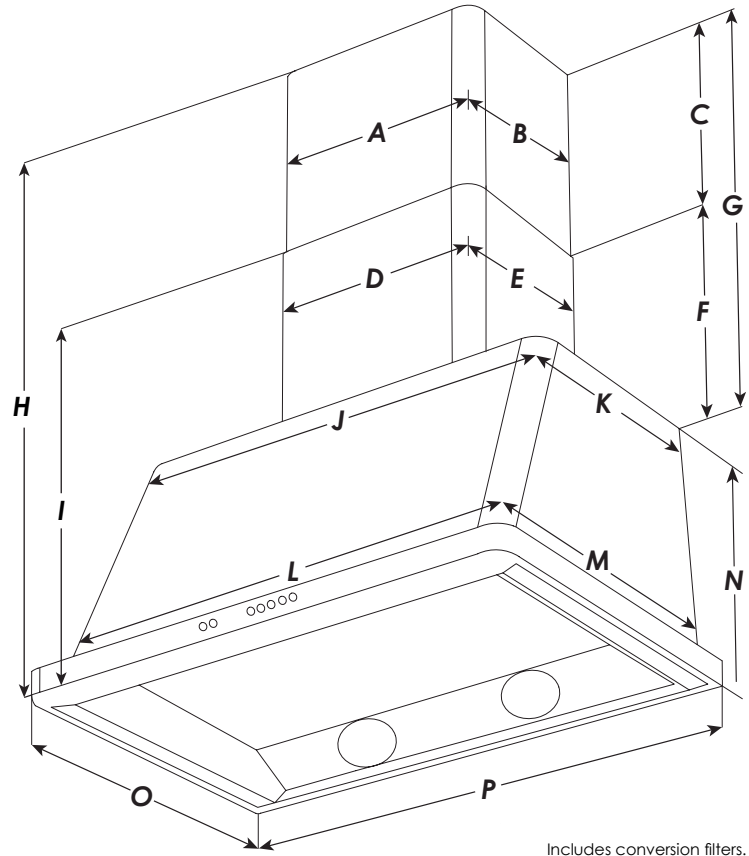

Majestic II - UAM90

36" Wall Mount Range Hood

Key Features

- 4 ventilating speeds.
- 600 CFM ventilation effectively removes odors and grease.
- Halogen Lights illuminate the cooktop.
- Anti-grease filters in anodized aluminum are dishwasher safe.

General Information

Materials.....	Stainless Steel
Exhaust Method.....	Ducted
Exhaust Vent Location.....	Top
Duct Shape.....	Round
Round Duct Diameter.....	7 14/16" / 20 CM
Adjustable Height.....	Yes
Filter Type.....	Mesh
Washable Filter.....	Yes
Dishwasher Safe Filter.....	Yes
Filter Material.....	Aluminum
Speed Control.....	Yes
Number of Speeds.....	4-Speed
Speed Control Type.....	Push Button
Minimum Sones.....	3
Maximum Sones.....	14
Maximum Sound Level.....	70 db
Infrared Lights.....	2 (175 watt)
LED Lights.....	2
Blower Type.....	Interior Unit
Maximum Air Movement.....	600 CFM
Delay Shut-off.....	Yes
Filter Clean Reminder.....	Yes
Power Source.....	Plug-In
Voltage.....	120 Volts
Amperage.....	15 AMPS
Hertz.....	60 Hz

Includes conversion filters.
Duct and vent cup are not included.
Customers must provide their own duct and vent

Specifications

Point	Description	Measurement	
		Inch	CM
A	Duct Extension Width	16	40.64
B	Duct Extension Depth	11	27.94
C	Duct Extension Height	14 ^{12/16}	37.46
D	Duct Width	15 ^{12/16}	40.01
E	Duct Depth	11 ^{7/16}	29.05
F	Duct Minimum Height	14 ^{9/16}	36.99
G	Duct Maximum Height	29 ^{5/16}	74.45
H	Maximum Overall Height	46 ^{10/16}	118.43
I	Minimum Overall Height	32 ^{3/16}	81.76
J	Upper Chimney Width	30 ^{10/16}	77.79
K	Upper Chimney Depth	15 ^{4/16}	38.74
L	Lower Chimney Width	32 ^{6/16}	81.60
M	Lower Chimney Depth	22	55.88
N	Hood Height with Sleeve	17 ^{5/16}	43.97
O	Overall Depth	23 ^{10/16}	60.01
P	Overall Width	35 ^{4/16}	89.54